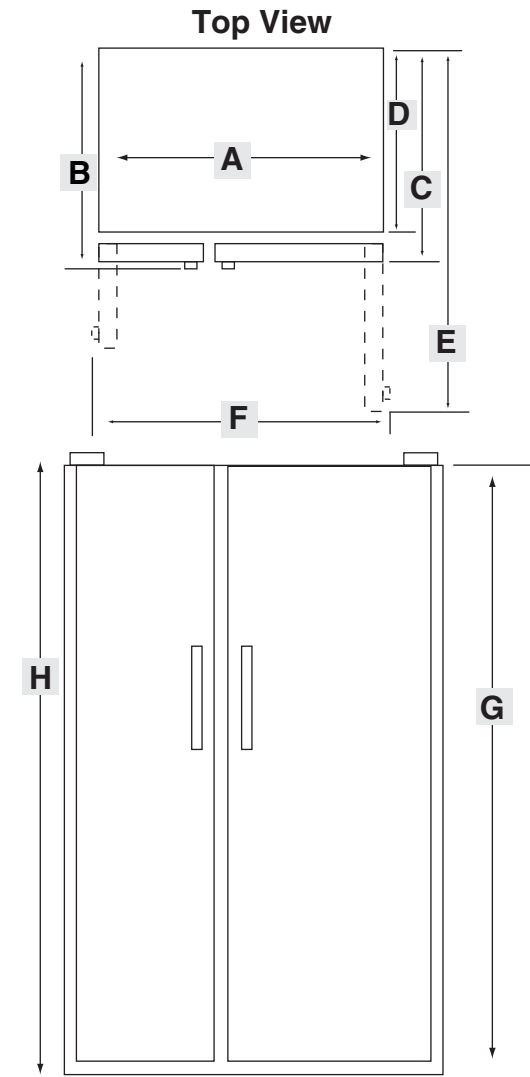

Amana®

SIDE-BY-SIDE REFRIGERATOR

22 Cu. Ft. Models Counterdepth - ACD - "T"

Dimensions		
■	Inches	Centimeters
A	35 5/8	90.5
B ¹	28 1/2	74.6
C ²	27 1/8	68.9
D	24	61
E ³	45 5/8	116.2
F ⁴	39 1/4	101.9
G ⁵	68 1/2	174.3
H ⁶	70 1/8	178.1

Notes:

1. Depth including door handle.
2. Depth excluding door handle.
3. Depth with doors open 90°.
4. Width with doors open 90°.
5. Height excluding door hinge.
6. Height including door hinge and door trim (height with door hinge only 70").