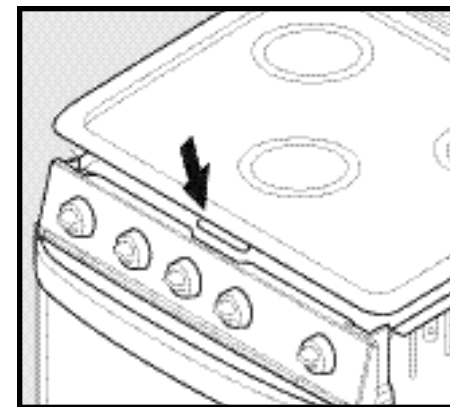

STOP!

NEW TOP ATTACHMENT METHOD

NUEVO MÉTODO
DE COLOCACIÓN DE LA TAPA

NOUVEAU SYSTEME DE FIXATION
DE LA PARTIE SUPERIEURE

TO REMOVE TOP

1. Using your thumb or the palm of your hand, push firmly on the back of the top (1) and slide the entire top backwards until the tab in the front of the top clears the notch of the front control panel.
2. Lift up on one of the two front corners (2).

TO REPLACE THE TOP

1. Place the top on the range with the tabs of the hold down clips fitting into the slots on the back of the top.

2. Slide the top on the range with the tabs of the hold down clips fitting into the slots on the back of the top.