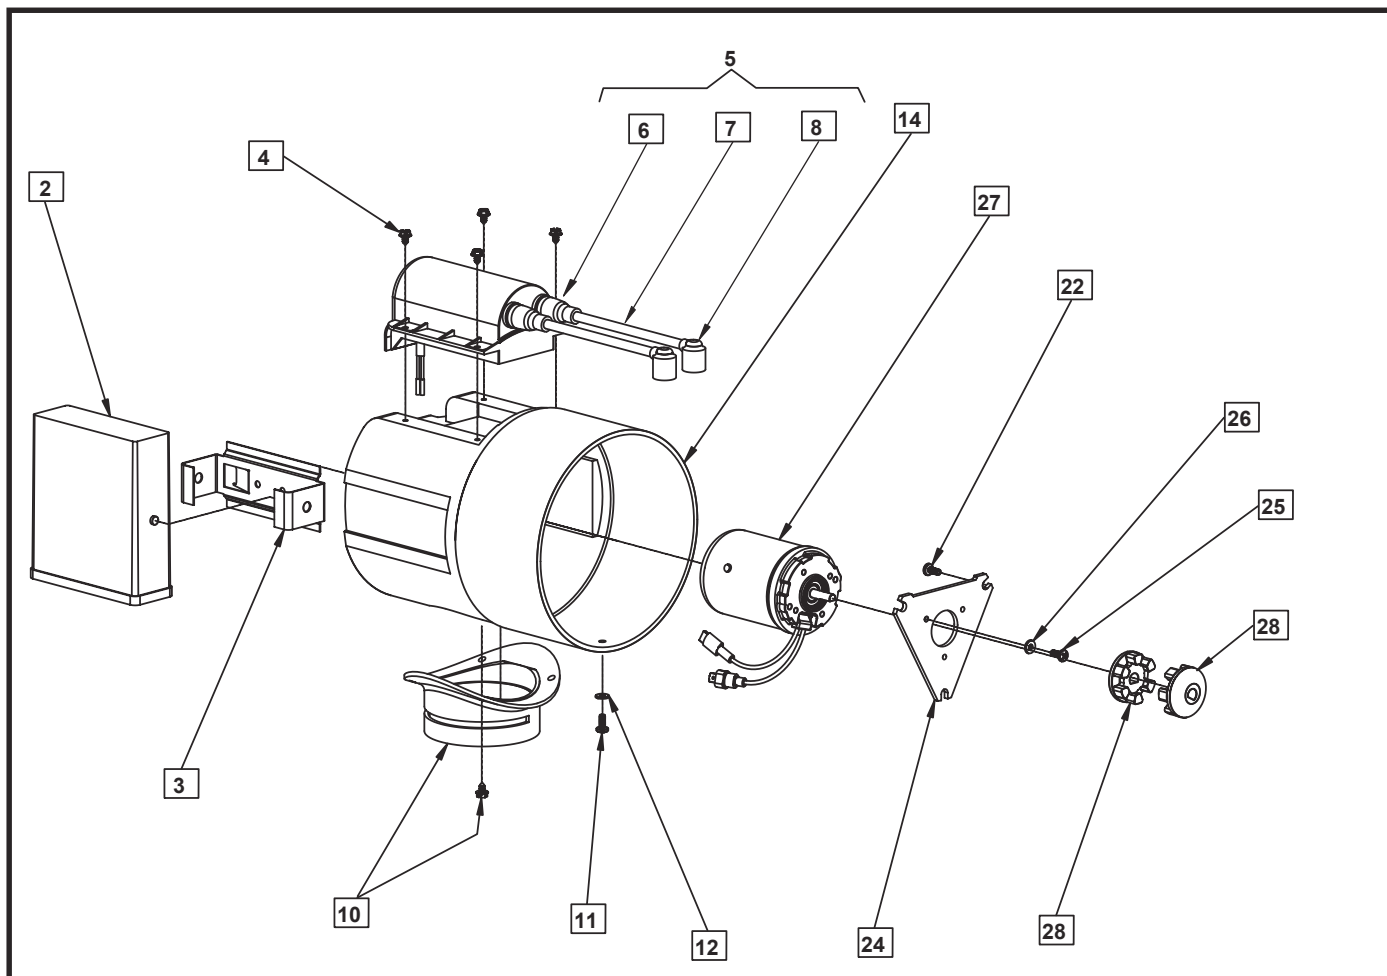

Parts Manual

Model Numbers

HHE-200-08E

HHE-500-08M

(SN: 03653 to ...)

HYDRO-HOT PARTS MANUAL

■ Contents

HHE-200-08E - 12VDC (w/Engine Preheat)	Pages:
Diesel Burner Parts	1 thru 3
Electrical Components, Internal	4
Heating Zone Plumbing	5
Stir Pump Plumbing	6
Domestic Water Plumbing	7
Engine Preheat Plumbing	8
Diesel Burner & Fuel Lines	9
Electronic Controller and Switch Panel	10
Miscellaneous Parts	11

HHE-500-08M - 12VDC (w/Motoraide)	
Diesel Burner Parts	1 thru 3
Electrical Components, Internal	4
Heating Zone Plumbing	5
Stir Pump Plumbing	6
Domestic Water Plumbing	7
Diesel Burner & Fuel Lines	8
Electronic Controller and Switch Panel	12
Miscellaneous Parts	11

TABLES	
Alphabetical Parts List	13

HYDRO-HOT PARTS MANUAL

■ Diesel Burner Parts

Key	Part No.	Description	Serial No.
2	WPX-287-962	Controller, Diesel Burner, 12 VDC	
3	WPX-362-107	Bracket, Controller Mounting	
4	WPX-470-562	Screw, Coil Mounting	
5	WPX-101-838	Coil, Ignition, 12 VDC	
6	WPX-404-918	Boot, Ignition Wire	
7	WPX-178-624	Wire, Ignition	
8	WPX-176-494	Boot, Ignition Wire, ELbow	
10	WPX-350-427	Shutter, Combustion Air Intake	
11	WPX-432-377	Screw, Protection Housing	
12	WPX-152-269	Washer, Star, Protection Housing	
14	WPX-436-216	Housing, Protection, Motor	
22	WPX-147-834	Screw, Flange, Blower Housing	
24	WPX-425-05A	Plate, Motor Mounting	
25	WPX-432-377	Screw, Motor Plate	
26	WPX-152-269	Washer, Star, Motor Plate	
27	WPX-425-060	Motor, Combustion Air/Fuel Pump, 12 VDC	
28	WPX-350-516	Coupling, Half, 6mm	