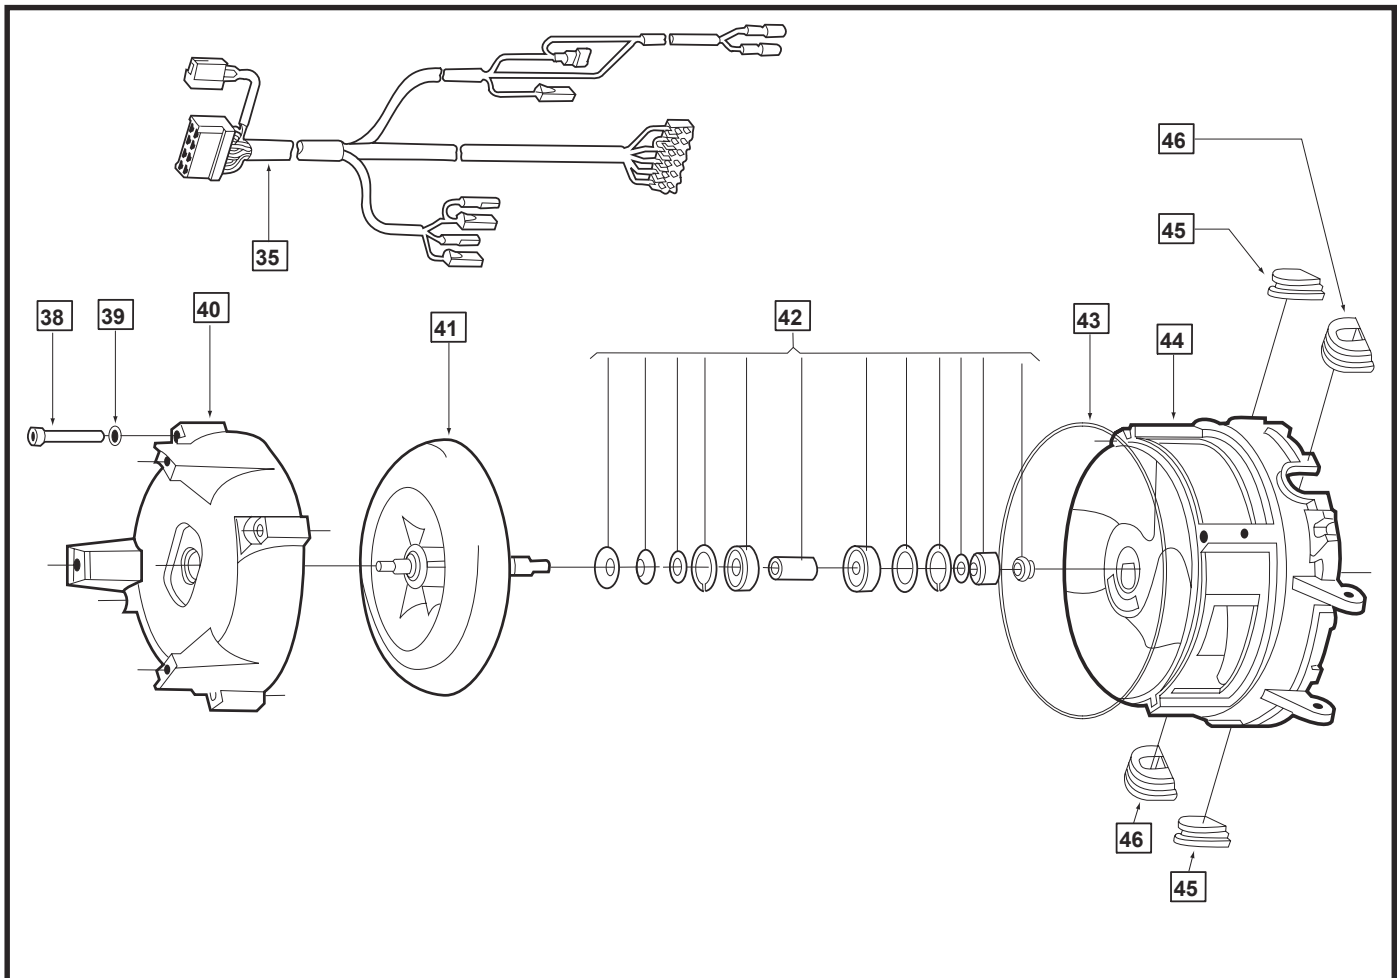

HYDRO-HOT PARTS MANUAL

■ Diesel Burner Parts, continued

Key	Part No.	Description	Serial No.
35	WPX-434-795	Harness, C-Plug	
38	WPX-148-210	Screw, Blower Housing	
39	WPX-152-552	Washer, Lock, Blower Housing	
40	WPX-301-841	Housing, Blower, Half	
41	WPX-373-001	Blower, Wheel, w/Shaft	
42	WPX-378-313	Bearing, Blower, Kit	
43	WPX-412-244	O-Ring, Blower Housing	
44	WPX-225-67A	Housing, Blower, Main	
45	WPX-298-964	Grommet, Blower Housing, Left	
46	WPX-299-995	Grommet, Blower Housing , Right