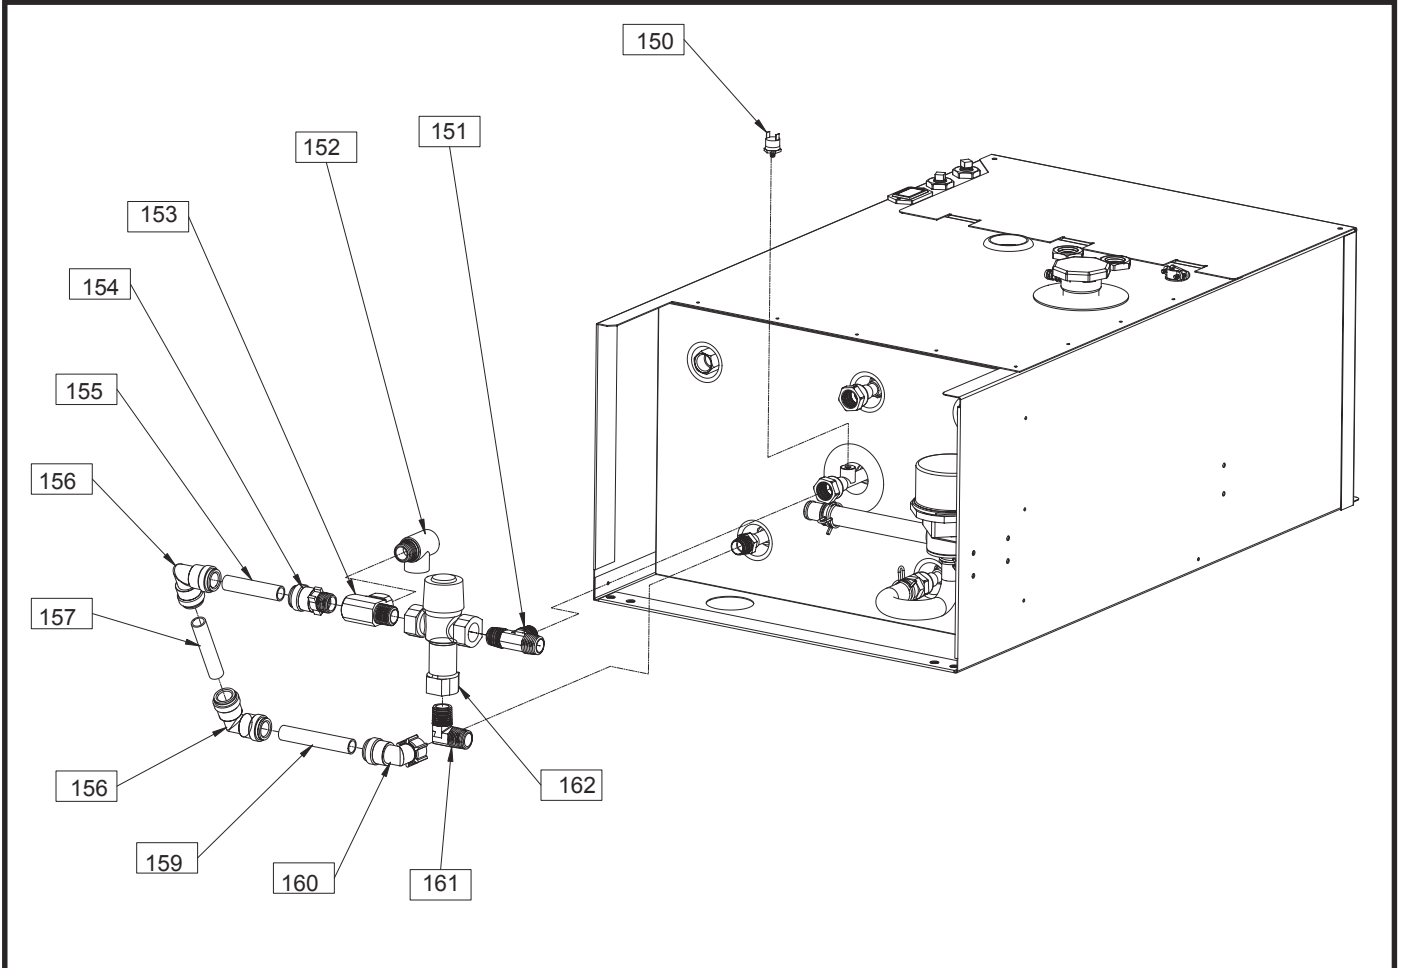

HYDRO-HOT PARTS MANUAL

■ Stir Pump Plumbing

Key	Part No.	Description	Serial No.
135	PLX-432-000	Fitting, 1/2 in PEX x 1/2 in (F)NPT	
136	PLE-805-TUB	Tube, Pex, 1/2 in x 3 in	
137	PLX-688-000	Valve, Shut-Off, PEX	
138	PLX-DW1-140	Clamp, Hose	-04335
	PLX-DW1-130	Clamp, Hose	04336-
139	PLE-TUB-101	Hose, Heater, 1/2 in x 5.75 in	-04335
	PLX-285-101	Hose, Heater, 1/2 in x 5.75 in	04336-
141	PLE-100-830	Pump, Circulation, Stir, 12VDC	
143	PLE-TUB-100	Hose, Heater, 1/2 in x 10.75 in	-04335
	PLE-285-501	Hose, Heater, 1/2 in x 10.75 in	04336-

HYDRO-HOT PARTS MANUAL

■ Domestic Water Plumbing

Key	Part No.	Description	Serial No.
150	ELE-LTC-404	Thermostat, Low Temperature Cut-Off, w/Clip	-04164
	ELE-000-606	Thermostat, Low Temperature Cut-Off	04165-
151	PLE-200-011	Fitting, Tee, 1/2 in (M)NPT, Brass	
152	PLX-111-125	Valve, Pressure Relief	
153	PLX-0X1-07D	Fitting, Tee, 1/2 in (M)NPT x 1/2 in (F)NPT, Brass	
154	PLX432-000	Fitting, 1/2 in (M)NPT x 1/2 in PEX	
155	PLE-803-TUB	Tube, PEX, 1/2 in x 2.75 in	
156	PLX-803-ELB	Fitting, Elbow, 1/2 in, PEX	
157	PLE-805-TUB	Tube, PEX, 1/2 in x 3 in	
159	PLE-806-TUB	Tube, PEX, 1/2 in x 3.375 in	
160	PLX-803-FSE	Fitting, Elbow, 1/2 in PEX x 1/2 in (F)NPT	
161	PLX-99D-90A	Fitting, Elbow, 1/2 in (N)NPT, Brass	
162	PLX-09P-100	Valve, Tempering	