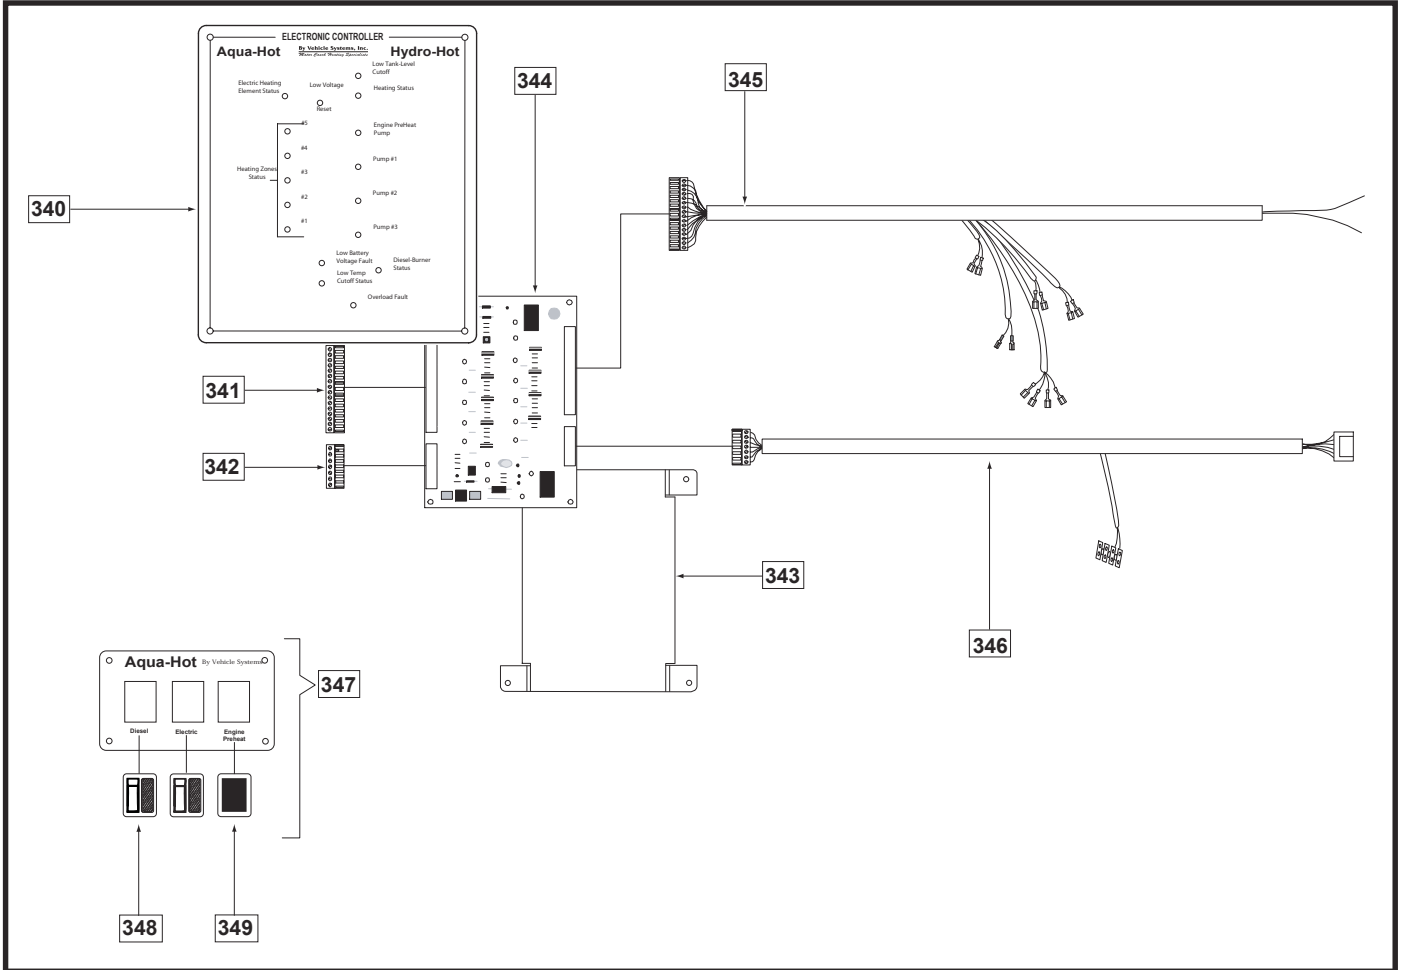

HYDRO-HOT PARTS MANUAL

■ Diesel Burner and Fuel Lines

Key	Part No.	Description	Serial No.
200	PLX-CTB-17T	Clamp, Hose, Fuel Line	
201	FLE-FUL-100	Fitting, Fuel Line, Hose Barb x Compression	
204	WPE-905-834	Burner, Diesel, 12VDC	
205	PLX-TP3-PLG	Fitting, 1/4 in Plug, Plastic (for product shipping only)	
206	PLX-105-800	Fitting, Bulkhead, 3/4 in (M)NPST x 1/4 in (F)NPT, Brass	
207	FLX-038-204	Fitting, #6 (M)JIC x 1/4 in (M)NPT, Steel	
208	FLX-380-406	Fitting, #6 (F)JIC x 5/16 in Hose Barb, w/ Swivel, Brass	
210	FLX-751-CVL	Valve, Check, Fuel, 1/4 in (M)NPT, Brass	
211	FLX-184-604	Fitting, #6 (M)JIC x 1/2 in (F)NPT, Steel	
212	FLX-421-000	Line, Fuel	
213	PLE-RVS-850	Sleeve, Rubber	
214	HDX-620-210	Clamp, Hose	
215	WPX-265-53A	Chamber, Combustion	
216	WPX-310-646	Gauge, Adjustment, Electrode	
217	WPX-461-555	Bolt, Eye	
218	WPX-420-565	Pin, Eye Bolt	
219	WPX-363-618	Nut, Eye Bolt	

HHE-500-08M

Hydro- Hot w/Motoraide

HYDRO-HOT PARTS MANUAL

■ Electronic Controller and Switch Panel

Key	Part No.	Description	Serial No.
340	SME-FA4-009	Faceplate, Electronic Controller, Enclosure	
341	ELX-312-490	Plug, Electronic Controller, 20-Position	
342	ELX-312-498	Plug, Electronic Controller, 8-Position	
343	SME-EN4-008	Back, Electronic Controller, Enclosure	
344	ELE-PC4-008	Controller, Electronic, w/Time Delay, 12 VDC	
345	ELE-JP3-452	Harness, Control	
346	ELE-JP4-221	Harness, B-Plug	
347	ELE-ASM-506	Panel, Switch, Assembly, 12VDC	
348	ELX-283-284	Switch, Rocker, w/LED	
349	ELX-283-285	Blank Insert, Switch	