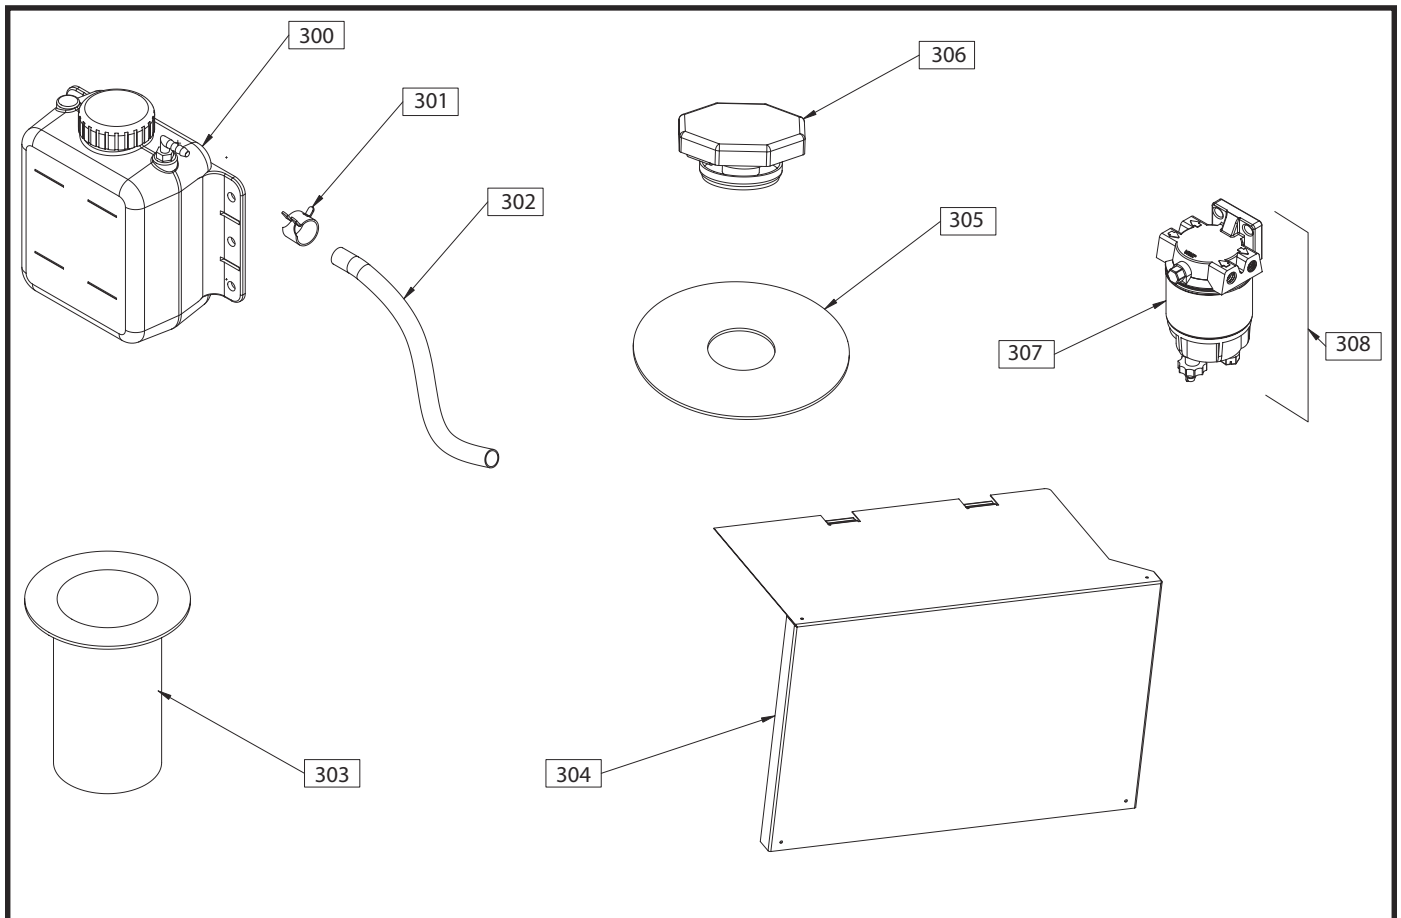

HYDRO-HOT PARTS MANUAL

Miscellaneous Parts

Key	Part No.	Description	Serial No.
300	PLE-621-800	Tank, Expansion, 3 qt	
301	PLX-UM5-007	Clamp, Hose	
302	PLX-210-092	Tube, Overflow, 5/16 in x 6 ft	
303	PLE-400-000	Boot, Rubber, w/Flange	
304	SME-C23-500	Cover, Access	
305	PLE-GAS-FLL	Gasket, Rubber, Filler Neck	
306	PLX-102-228	Cap, Radiator, 7 lb	
307	FLX-R12-TRA	Filter, Fuel	
308	FLX-120-VS1	Filter, Fuel, Kit	
	LDE-103-500	Label, Wire Diagram (not shown)	
	LDE-DCL-220	Label, Hydro-Hot (not shown)	
	LDE-102-CAU	Label, Caution, Yellow (not shown)	
	LDE-150-000	Label, Caution, Winterization (not shown)	
	LDE-200-000	Label, Warning, Propylene Glycol (not shown)	
	LDE-200-500	Label, Warning, Radiator Cap (not shown)	
	LDX-102-RAR	Label, Arrow, Red (not shown)	
	LDX-102-STK	Label, VSI, 1 in x 4 in (not shown)	
	LDX-162-8WR	Label, Hot Water (not shown)	
	LDX-162-BRD	Label, Out (not shown)	
	LDX-162-MWB	Label, Cold Water (not shown)	
	LTE-VHS-224	Manual, Owners, HHE-200-08E (not shown)