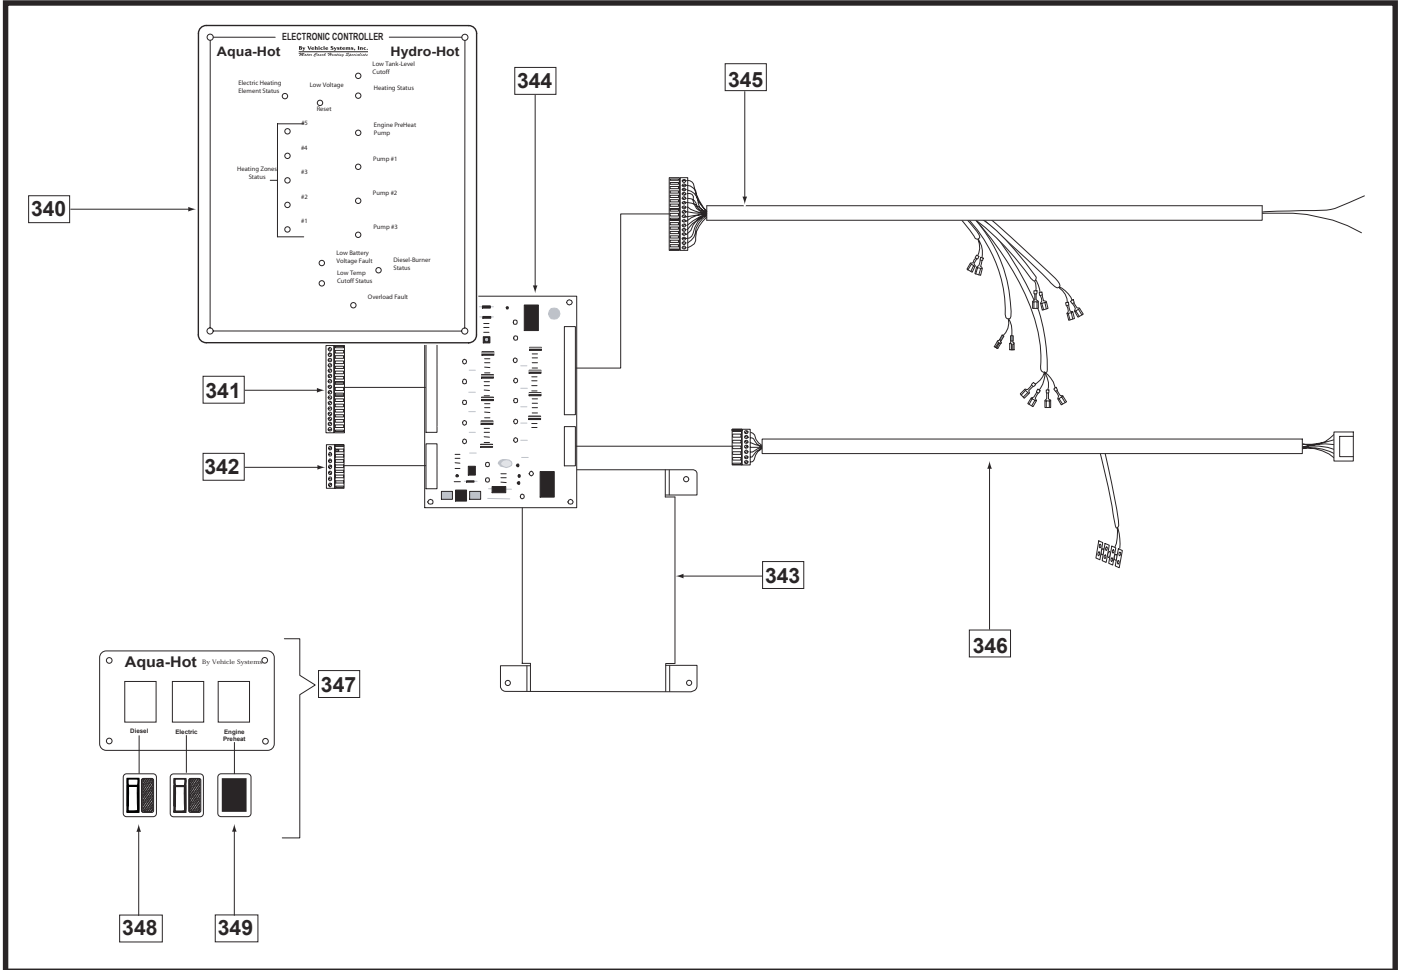

HYDRO-HOT PARTS MANUAL

■ Diesel Burner and Fuel Lines

Key	Part No.	Description	Serial No.
200	PLX-CTB-17T	Clamp, Hose, Fuel Line	
201	FLE-FUL-100	Fitting, Fuel Line, Hose Barb x Compression	
204	WPE-905-834	Burner, Diesel, 12VDC	
205	PLX-TP3-PLG	Fitting, 1/4 in Plug, Plastic (for product shipping only)	
206	PLX-105-800	Fitting, Bulkhead, 3/4 in (M)NPST x 1/4 in (F)NPT, Brass	
207	FLX-038-204	Fitting, #6 (M)JIC x 1/4 in (M)NPT, Steel	
208	FLX-380-406	Fitting, #6 (F)JIC x 5/16 in Hose Barb, w/ Swivel, Brass	
210	FLX-751-CVL	Valve, Check, Fuel, 1/4 in (M)NPT, Brass	
211	FLX-184-604	Fitting, #6 (M)JIC x 1/2 in (F)NPT, Steel	
212	FLX-421-000	Line, Fuel	
213	PLE-RVS-850	Sleeve, Rubber	
214	HDX-620-210	Clamp, Hose	
215	WPX-265-53A	Chamber, Combustion	
216	WPX-310-646	Gauge, Adjustment, Electrode	
217	WPX-461-555	Bolt, Eye	
218	WPX-420-565	Pin, Eye Bolt	
219	WPX-363-618	Nut, Eye Bolt	

HHE-500-08M

Hydro- Hot w/Motoraide

HYDRO-HOT PARTS MANUAL

■ Electronic Controller and Switch Panel

Key	Part No.	Description	Serial No.
340	SME-FA4-009	Faceplate, Electronic Controller, Enclosure	
341	ELX-312-490	Plug, Electronic Controller, 20-Position	
342	ELX-312-498	Plug, Electronic Controller, 8-Position	
343	SME-EN4-008	Back, Electronic Controller, Enclosure	
344	ELE-PC4-008	Controller, Electronic, w/Time Delay, 12 VDC	
345	ELE-JP3-452	Harness, Control	
346	ELE-JP4-221	Harness, B-Plug	
347	ELE-ASM-506	Panel, Switch, Assembly, 12VDC	
348	ELX-283-284	Switch, Rocker, w/LED	
349	ELX-283-285	Blank Insert, Switch	