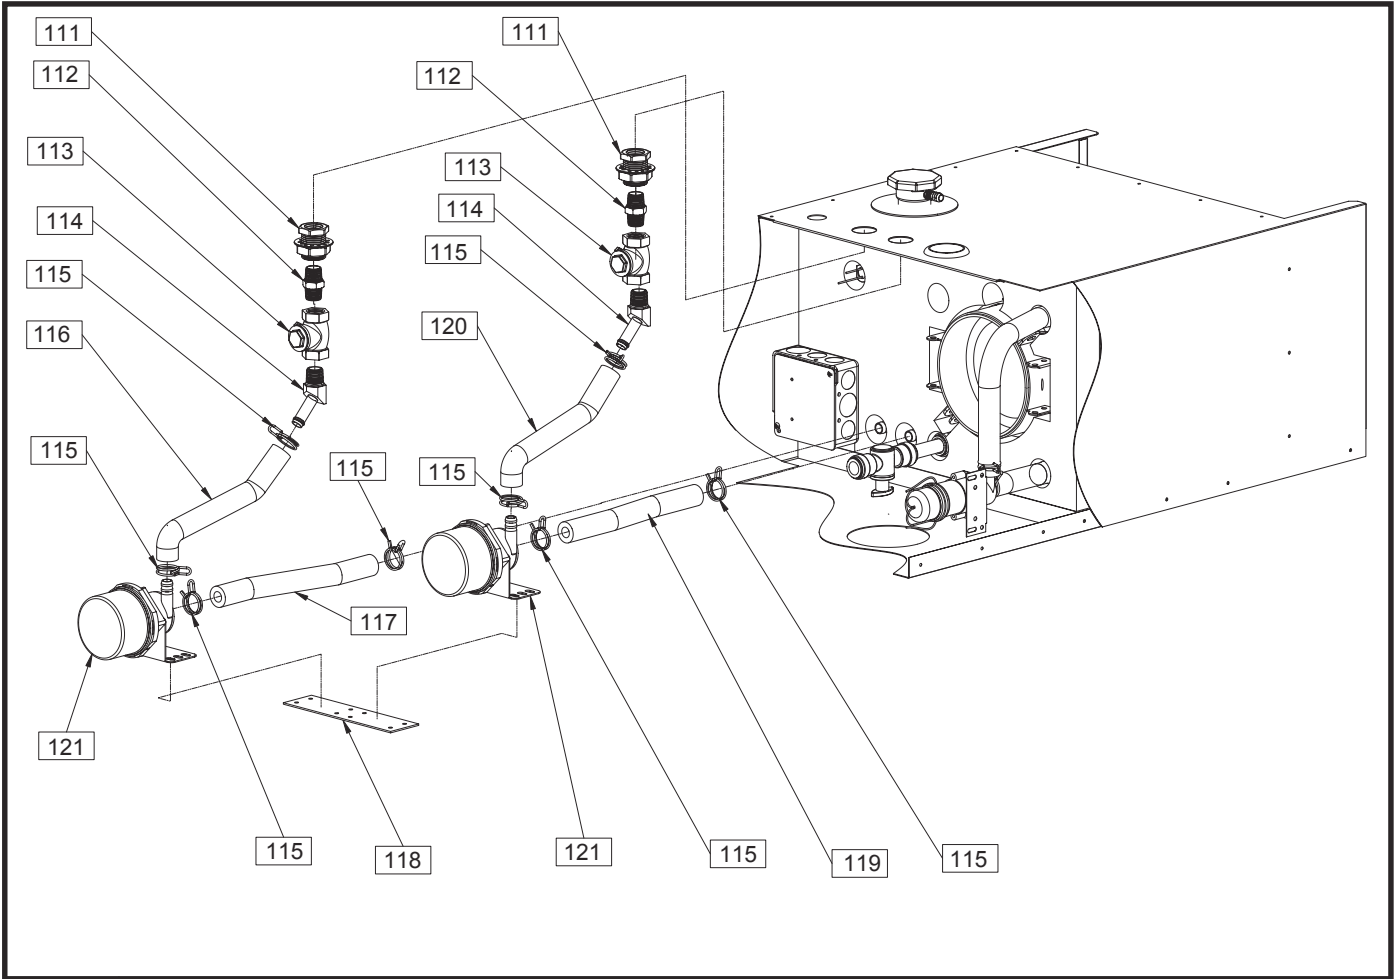

HYDRO-HOT PARTS MANUAL

■ Heating Zone Plumbing

Key	Part No.	Description	Serial No.
111	PLX-105-810	Fitting, Bulkhead, 3/4 in (M)NPST x 1/2 in (F) NPT, Brass	
112	PLX-122-000	Fitting, Nipple, 1/2 in (M)NPT, Brass	
113	PLX-2A1-300	Valve, Check, 1/2 in (F)NPT, Brass	
114	PLX-114-080	Elbow, 45 degree, 1/2 in (M)NPT x 1/2 in Hose Barb	
115	PLX-DW1-140	Clamp, Hose	-04335
	PLX-DW1-130	Clamp, Hose	04336-
116	PLE-TUB-105	Hose, Heater, 1/2 in x 9 in	-04335
	PLE-286-202	Hose, Heater, 1/2 in x 9 in	04336-
117	PLE-TUB-104	Hose, Heater, 1/2 in x 8.5 in	-04335
	PLE-285-301	Hose, Heater, 1/2 in x 8.75 in	04336-
118	PLE-GAS-012	Insulator, Mounting, Pumps	
119	PLE-TUB-102	Hose, Heater, 1/2 in x 8.5 in	-04335
	PLE-285-301	Hose, Heater, 1/2 in x 8.75 in	04336-
120	PLE-TUB-103	Hose, Heater, 1/2 in x 8.75 in	-04335
	PLE-285-201	Hose, Heater, 1/2 in x 6.75 in	04336-
121	PLE-100-820	Pump, Circulation, Kit, 12VDC