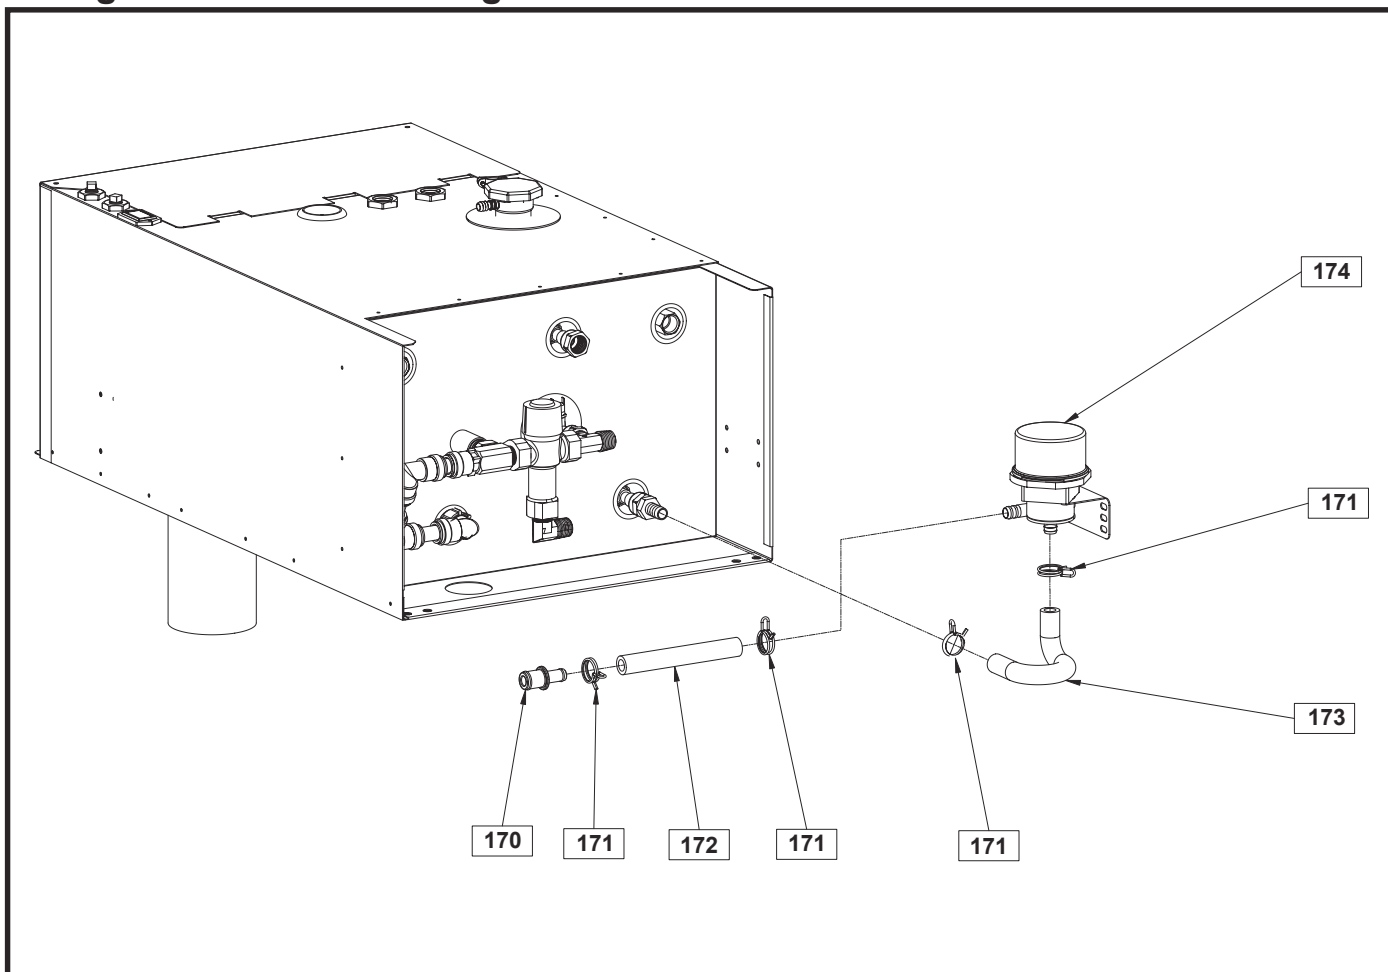

HYDRO-HOT PARTS MANUAL

■ Engine Preheat Plumbing

Key	Part No.	Description	Serial No.
170	PLE-200-000	Fitting, 3/4 in x 1/2 in, Reducer, Brass	
171	PLX-DW1-140	Clamp, Hose	
172	PLE-285-101	Hose, Heater, 1/2 in x 5.75 in	
173	PLX-GAT-700	Hose, Heater, Molded	
174	PLE-100-810	Pump, Circulation, Kit, 12VDC