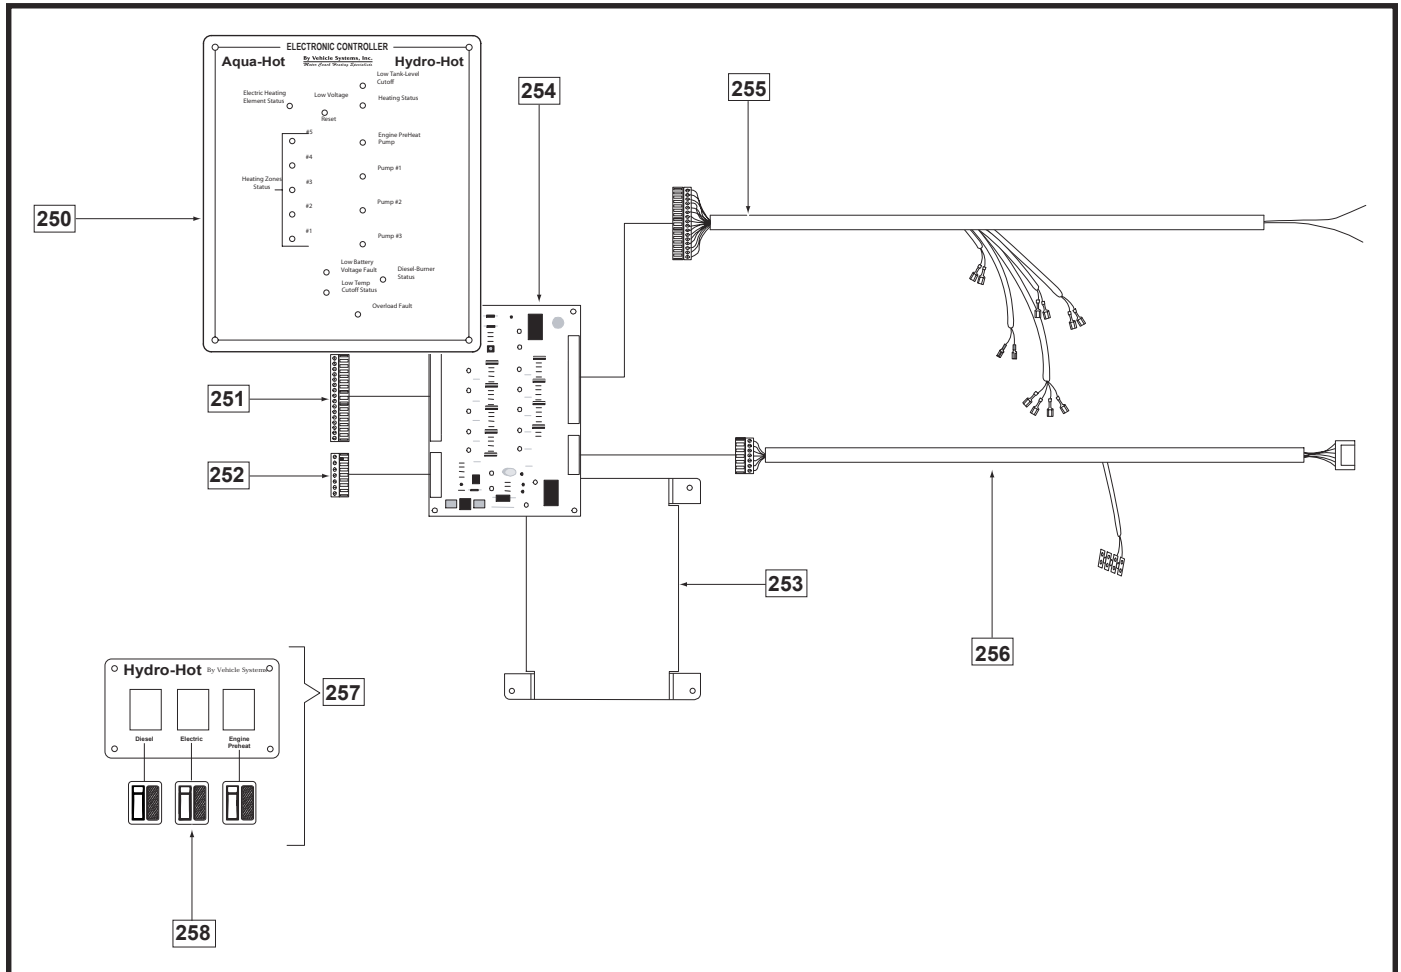

HYDRO-HOT PARTS MANUAL

■ Engine Preheat Plumbing

Key	Part No.	Description	Serial No.
170	PLE-200-000	Fitting, 3/4 in x 1/2 in, Reducer, Brass	
171	PLX-DW1-140	Clamp, Hose	
172	PLE-285-101	Hose, Heater, 1/2 in x 5.75 in	
173	PLX-GAT-700	Hose, Heater, Molded	
174	PLE-100-810	Pump, Circulation, Kit, 12VDC	

HYDRO-HOT PARTS MANUAL

■ Diesel Burner and Fuel Lines

Key	Part No.	Description	Serial No.
200	PLX-CTB-17T	Clamp, Hose, Fuel Line	
201	FLE-FUL-100	Fitting, Fuel Line, Hose Barb x Compression	
204	WPE-905-834	Burner, Diesel, 12VDC	
205	PLX-TP3-PLG	Fitting, 1/4 in Plug, Plastic (for product shipping only)	
206	PLX-105-800	Fitting, Bulkhead, 3/4 in (M)NPST x 1/4 in (F)NPT, Brass	
207	FLX-038-204	Fitting, #6 (M)JIC x 1/4 in (M)NPT, Steel	
208	FLX-380-406	Fitting, #6 (F)JIC x 5/16 in Hose Barb, w/ Swivel, Brass	
210	FLX-751-CVL	Valve, Check, Fuel, 1/4 in (M)NPT, Brass	
211	FLX-184-604	Fitting, #6 (M)JIC x 1/2 in (F)NPT, Steel	
212	FLX-421-000	Line, Fuel	
213	PLE-RVS-850	Sleeve, Rubber	
214	HDX-620-210	Clamp, Hose	
215	WPX-265-53A	Chamber, Combustion	
216	WPX-310-646	Gauge, Adjustment, Electrode	
217	WPX-461-555	Bolt, Eye	
218	WPX-420-565	Pin, Eye Bolt	
219	WPX-363-618	Nut, Eye Bolt	

HYDRO-HOT PARTS MANUAL

■ Electronic Controller and Switch Panel

Key	Part No.	Description	Serial No.
250	SME-FA4-009	Faceplate, Electronic Controller, Enclosure	
251	ELX-312-490	Plug, Electronic Controller, 20-Position	
252	ELX-312-498	Plug, Electronic Controller, 8-Position	
253	SME-EN4-008	Back, Electronic Controller, Enclosure	
254	ELE-PC4-008	Controller, Electronic, w/Time Delay, 12 VDC	
255	ELE-JP3-452	Harness, Control	
256	ELE-JP4-221	Harness, B-Plug	
257	ELE-ASM-506	Panel, Switch, Assembly, 12VDC	
258	ELX-283-284	Switch, Rocker, w/LED	