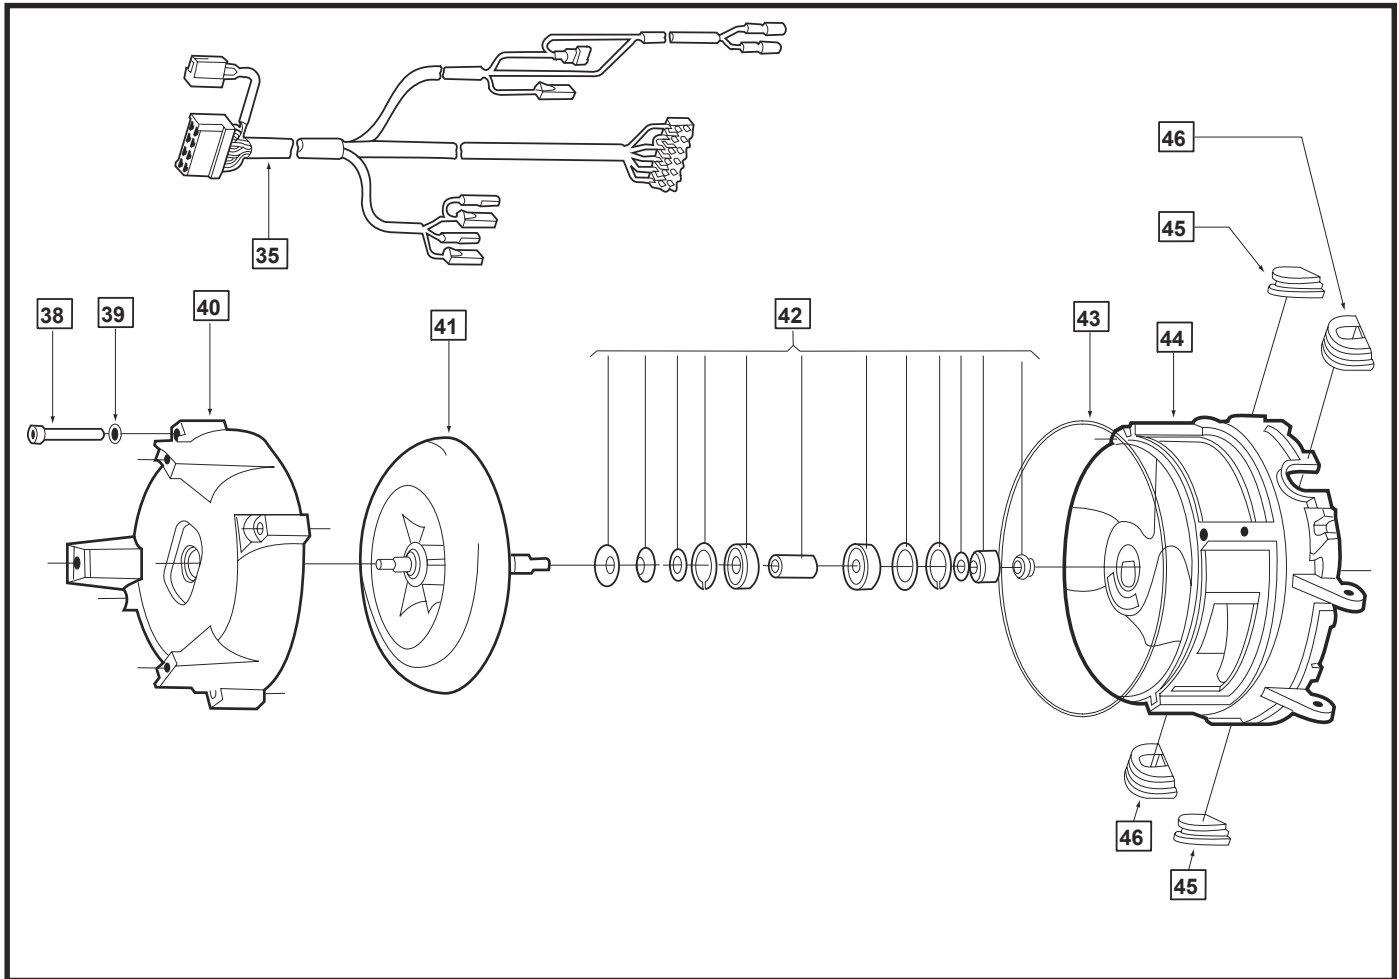

HYDRO-HOT PARTS MANUAL

■ Diesel Burner Parts, continued

Key	Part No.	Description	Serial No.
35	WPX-434-795	Harness, C-Plug	
38	WPX-148-210	Screw, Blower Housing	
39	WPX-152-552	Washer, Lock, Blower Housing	
40	WPX-301-841	Housing, Blower, Half	
41	WPX-373-001	Blower, Wheel, w/Shaft	
42	WPX-378-313	Bearing, Blower, Kit	
43	WPX-412-244	O-Ring, Blower Housing	
44	WPX-225-67A	Housing, Blower, Main	
45	WPX-298-964	Grommet, Blower Housing, Left	
46	WPX-299-995	Grommet, Blower Housing , Right