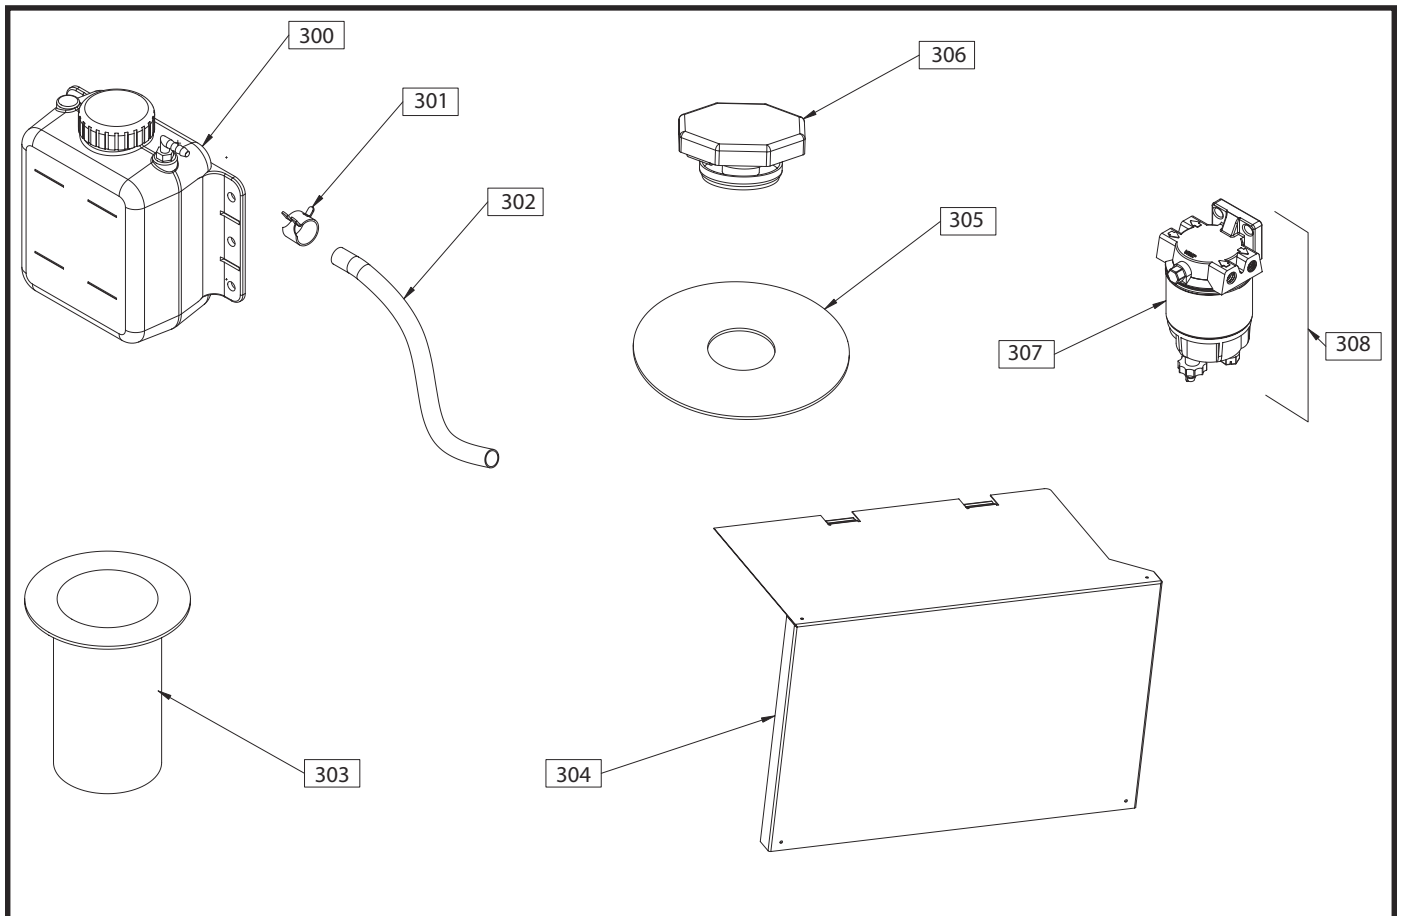

HYDRO-HOT PARTS MANUAL

Miscellaneous Parts

Key	Part No.	Description	Serial No.
300	PLE-621-800	Tank, Expansion, 3 qt	
301	PLX-UM5-007	Clamp, Hose	
302	PLX-210-092	Tube, Overflow, 5/16 in x 6 ft	
303	PLE-400-000	Boot, Rubber, w/Flange	
304	SME-C23-500	Cover, Access	
305	PLE-GAS-FLL	Gasket, Rubber, Filler Neck	
306	PLX-102-228	Cap, Radiator, 7 lb	
307	FLX-R12-TRA	Filter, Fuel	
308	FLX-120-VS1	Filter, Fuel, Kit	
	LDE-103-500	Label, Wire Diagram (not shown)	
	LDE-DCL-220	Label, Hydro-Hot (not shown)	
	LDE-102-CAU	Label, Caution, Yellow (not shown)	
	LDE-150-000	Label, Caution, Winterization (not shown)	
	LDE-200-000	Label, Warning, Propylene Glycol (not shown)	
	LDE-200-500	Label, Warning, Radiator Cap (not shown)	
	LDX-102-RAR	Label, Arrow, Red (not shown)	
	LDX-102-STK	Label, VSI, 1 in x 4 in (not shown)	
	LDX-162-8WR	Label, Hot Water (not shown)	
	LDX-162-BRD	Label, Out (not shown)	
	LDX-162-MWB	Label, Cold Water (not shown)	
	LTE-VHS-224	Manual, Owners, HHE-200-08E (not shown)