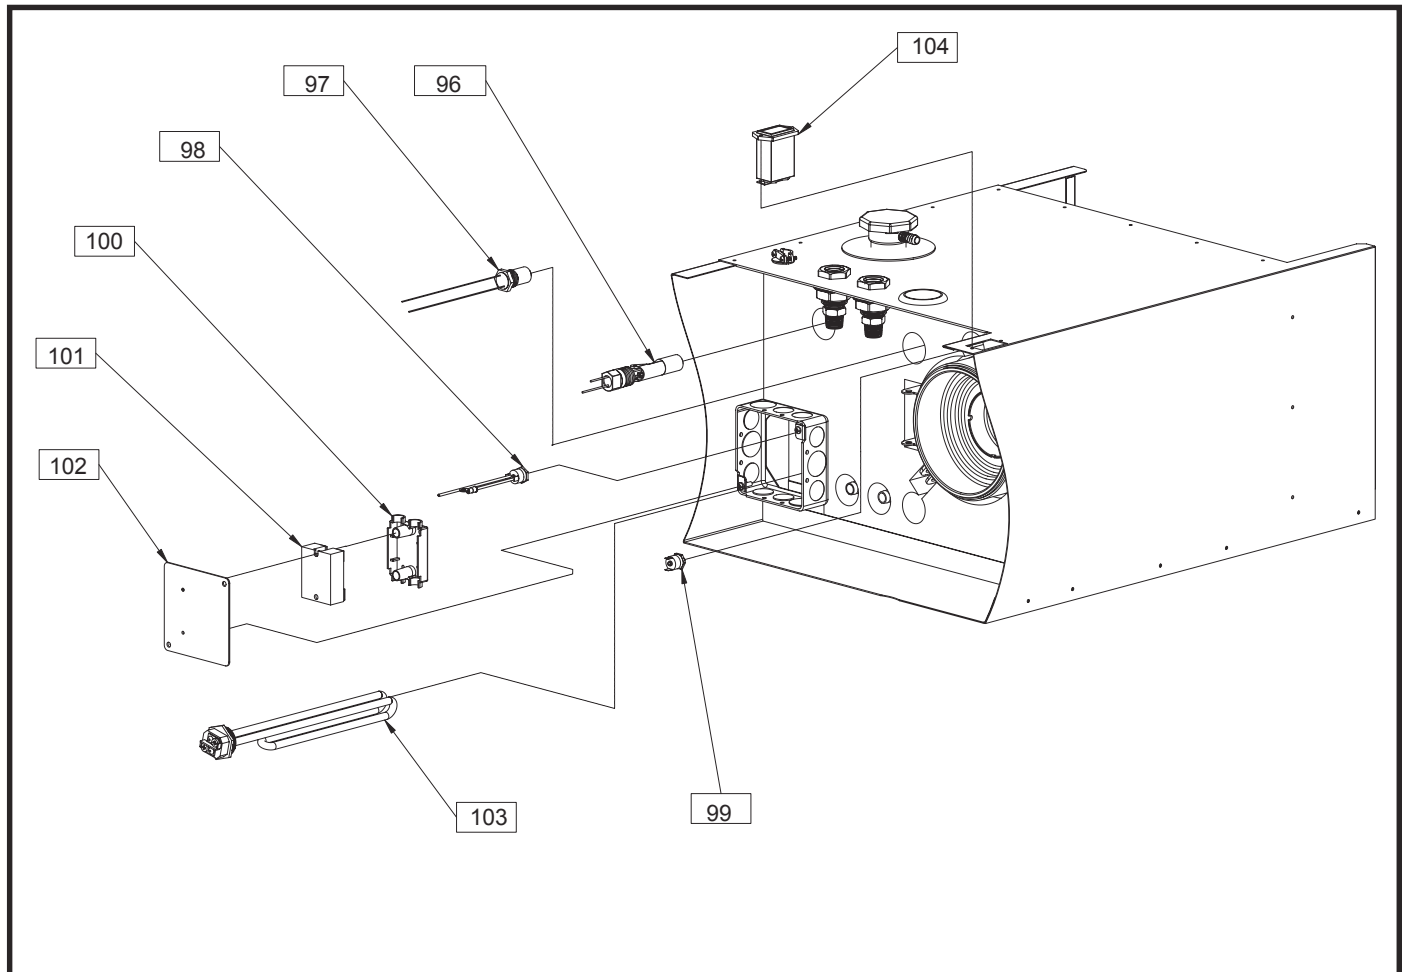

HYDRO-HOT PARTS MANUAL

■ Electrical Components, Internal

Key	Part No.	Description	Serial No.
96	ELE-800-001	Switch, Float	
97	ELE-800-100	Thermostat, Control	
98	ELE-ASY-200	Thermostat, High-Limit, 120VAC	
99	ELE-HLT-222	Thermostat, High Limit, 12VDC	
100	HDX-175-000	Cover, Relay, Plastic	
101	ELX-630-000	Relay, Solid State	
102	SME-C12-014	Cover, Access, Junction Box	
103	ELX-2E7-540	Element, Heating, 120 VAC, 1650 Watts	
104	ELX-002-100	Meter, Hour, Quartz