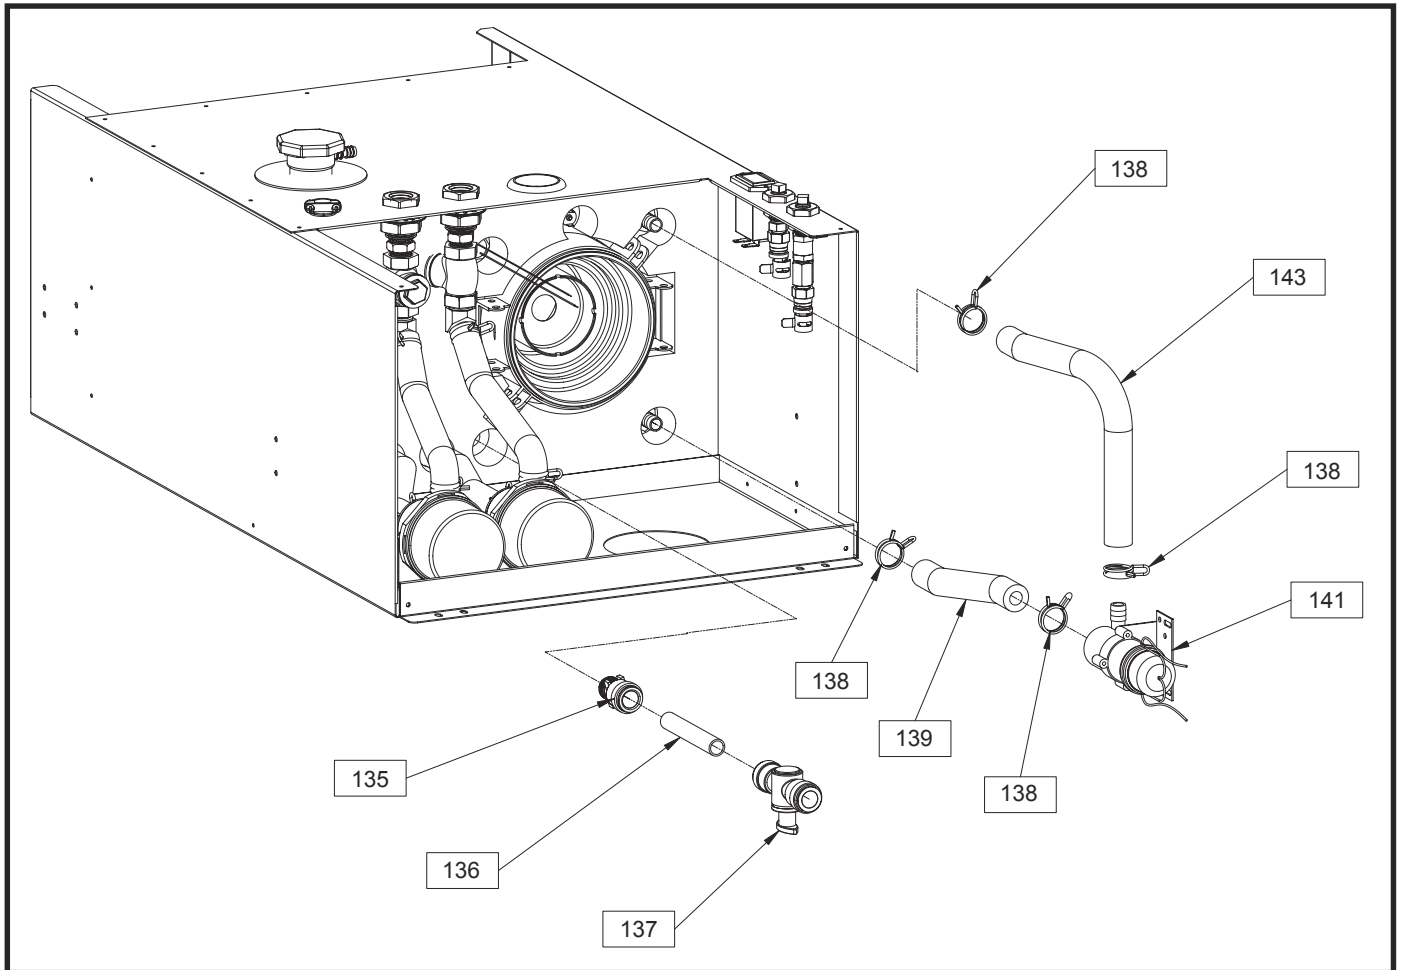

HYDRO-HOT PARTS MANUAL

■ Heating Zone Plumbing

Key	Part No.	Description	Serial No.
111	PLX-105-810	Fitting, Bulkhead, 3/4 in (M)NPST x 1/2 in (F) NPT, Brass	
112	PLX-122-000	Fitting, Nipple, 1/2 in (M)NPT, Brass	
113	PLX-2A1-300	Valve, Check, 1/2 in (F)NPT, Brass	
114	PLX-114-080	Elbow, 45 degree, 1/2 in (M)NPT x 1/2 in Hose Barb	
115	PLX-DW1-140	Clamp, Hose	-04335
	PLX-DW1-130	Clamp, Hose	04336-
116	PLE-TUB-105	Hose, Heater, 1/2 in x 9 in	-04335
	PLE-286-202	Hose, Heater, 1/2 in x 9 in	04336-
117	PLE-TUB-104	Hose, Heater, 1/2 in x 8.5 in	-04335
	PLE-285-301	Hose, Heater, 1/2 in x 8.75 in	04336-
118	PLE-GAS-012	Insulator, Mounting, Pumps	
119	PLE-TUB-102	Hose, Heater, 1/2 in x 8.5 in	-04335
	PLE-285-301	Hose, Heater, 1/2 in x 8.75 in	04336-
120	PLE-TUB-103	Hose, Heater, 1/2 in x 8.75 in	-04335
	PLE-285-201	Hose, Heater, 1/2 in x 6.75 in	04336-
121	PLE-100-820	Pump, Circulation, Kit, 12VDC	

HYDRO-HOT PARTS MANUAL

■ Stir Pump Plumbing

Key	Part No.	Description	Serial No.
135	PLX-432-000	Fitting, 1/2 in PEX x 1/2 in (F)NPT	
136	PLE-805-TUB	Tube, Pex, 1/2 in x 3 in	
137	PLX-688-000	Valve, Shut-Off, PEX	
138	PLX-DW1-140	Clamp, Hose	-04335
	PLX-DW1-130	Clamp, Hose	04336-
139	PLE-TUB-101	Hose, Heater, 1/2 in x 5.75 in	-04335
	PLX-285-101	Hose, Heater, 1/2 in x 5.75 in	04336-
141	PLE-100-830	Pump, Circulation, Stir, 12VDC	
143	PLE-TUB-100	Hose, Heater, 1/2 in x 10.75 in	-04335
	PLE-285-501	Hose, Heater, 1/2 in x 10.75 in	04336-