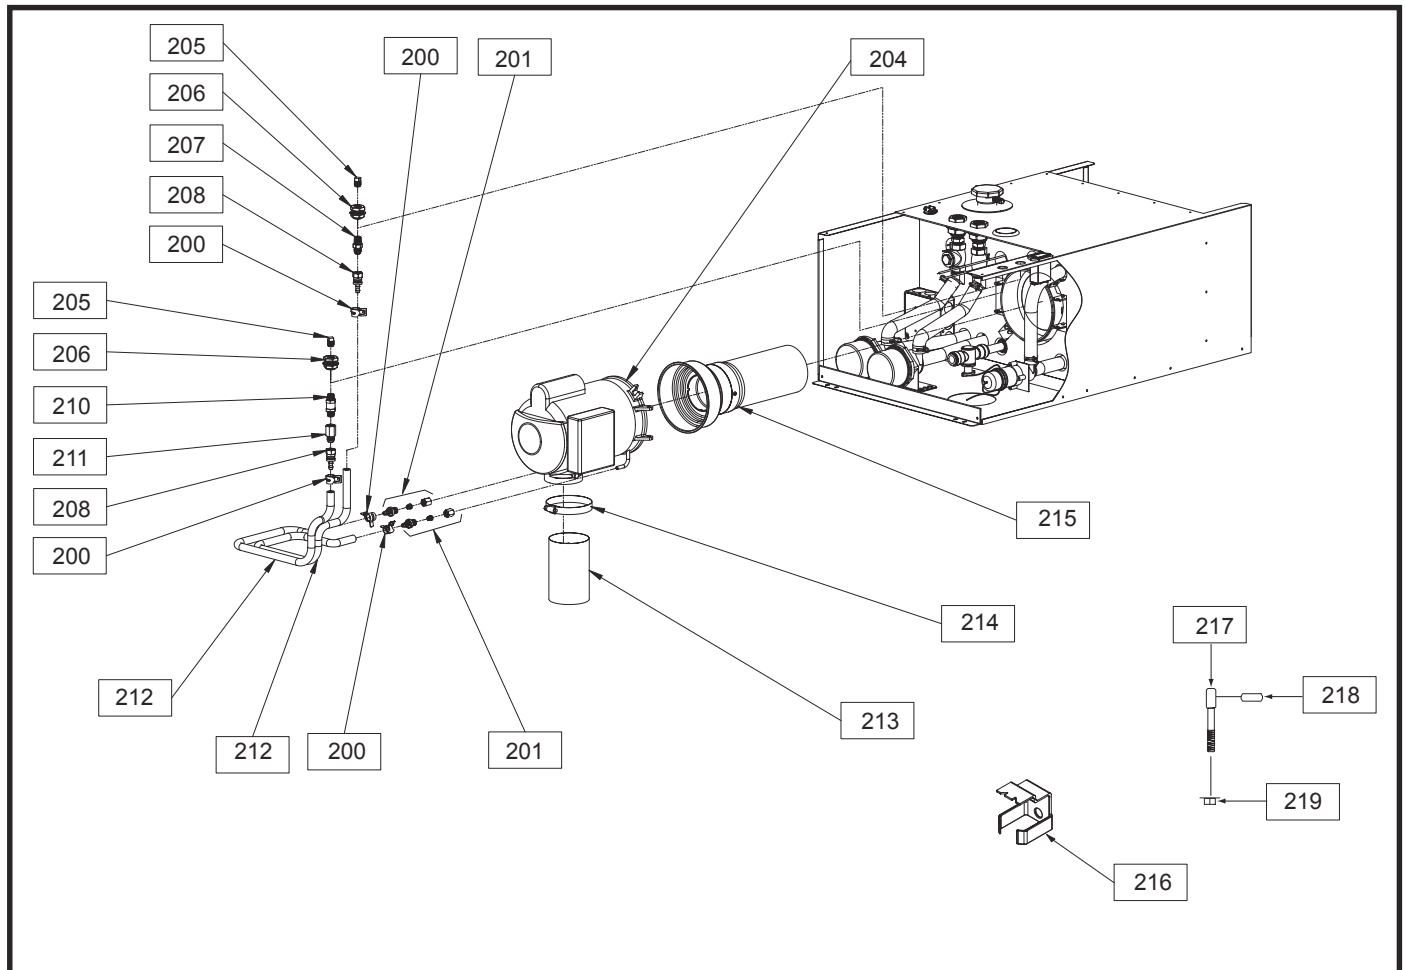

HYDRO-HOT PARTS MANUAL

■ Engine Preheat Plumbing

Key	Part No.	Description	Serial No.
170	PLE-200-000	Fitting, 3/4 in x 1/2 in, Reducer, Brass	
171	PLX-DW1-140	Clamp, Hose	
172	PLE-285-101	Hose, Heater, 1/2 in x 5.75 in	
173	PLX-GAT-700	Hose, Heater, Molded	
174	PLE-100-810	Pump, Circulation, Kit, 12VDC	

HYDRO-HOT PARTS MANUAL

■ Diesel Burner and Fuel Lines

Key	Part No.	Description	Serial No.
200	PLX-CTB-17T	Clamp, Hose, Fuel Line	
201	FLE-FUL-100	Fitting, Fuel Line, Hose Barb x Compression	
204	WPE-905-834	Burner, Diesel, 12VDC	
205	PLX-TP3-PLG	Fitting, 1/4 in Plug, Plastic (for product shipping only)	
206	PLX-105-800	Fitting, Bulkhead, 3/4 in (M)NPST x 1/4 in (F)NPT, Brass	
207	FLX-038-204	Fitting, #6 (M)JIC x 1/4 in (M)NPT, Steel	
208	FLX-380-406	Fitting, #6 (F)JIC x 5/16 in Hose Barb, w/ Swivel, Brass	
210	FLX-751-CVL	Valve, Check, Fuel, 1/4 in (M)NPT, Brass	
211	FLX-184-604	Fitting, #6 (M)JIC x 1/2 in (F)NPT, Steel	
212	FLX-421-000	Line, Fuel	
213	PLE-RVS-850	Sleeve, Rubber	
214	HDX-620-210	Clamp, Hose	
215	WPX-265-53A	Chamber, Combustion	
216	WPX-310-646	Gauge, Adjustment, Electrode	
217	WPX-461-555	Bolt, Eye	
218	WPX-420-565	Pin, Eye Bolt	
219	WPX-363-618	Nut, Eye Bolt	