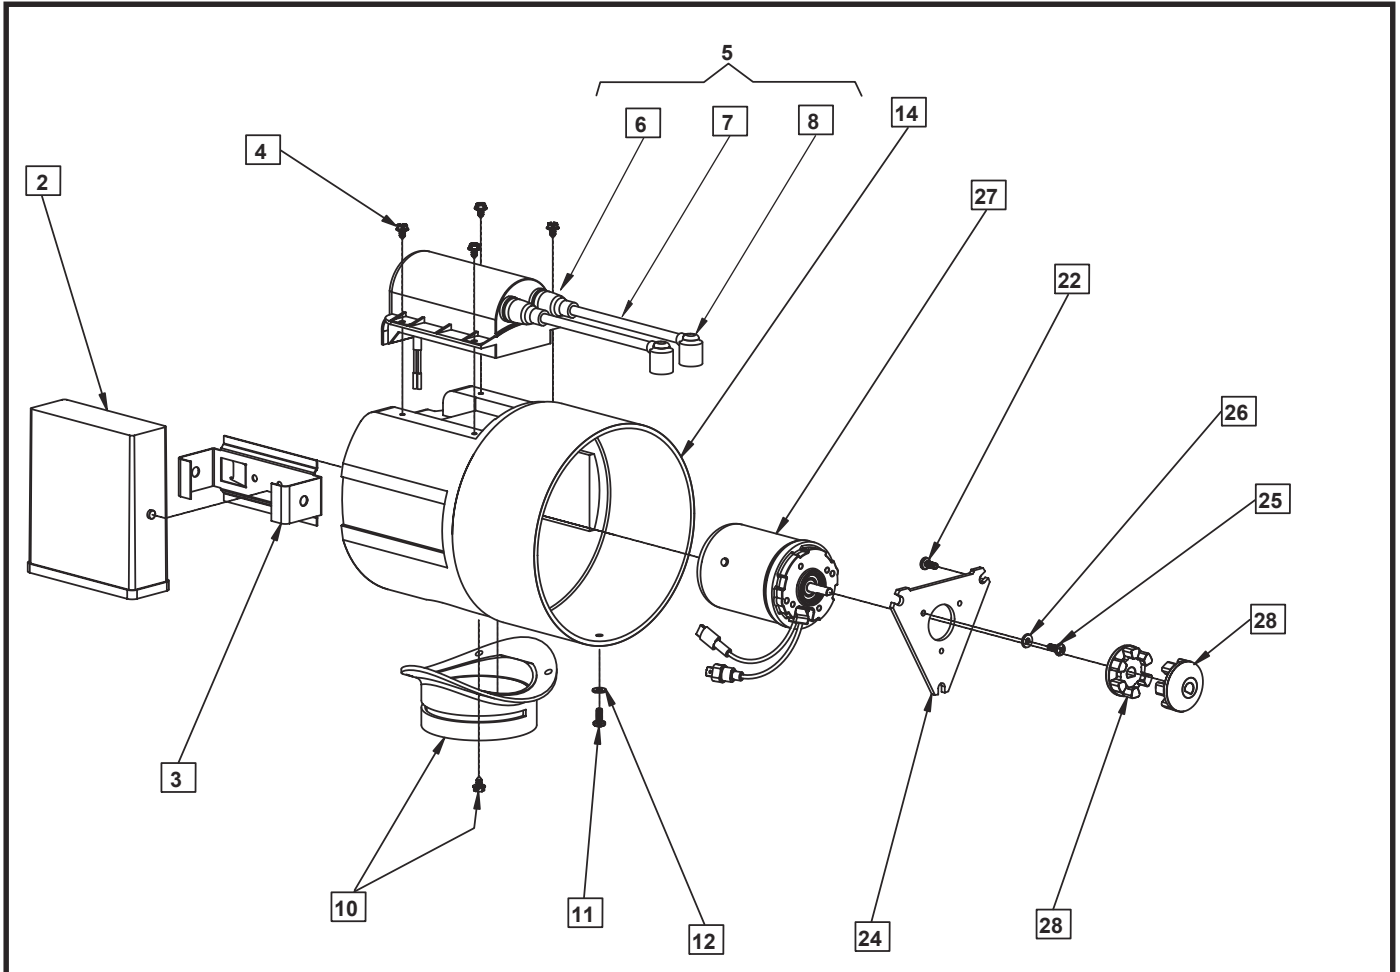

Parts Manual

Model Numbers

HHE-200-08E

HHE-500-08M

(SN: 03653 to ...)

HYDRO-HOT PARTS MANUAL

■ Contents

HHE-200-08E - 12VDC (w/Engine Preheat)	Pages:
Diesel Burner Parts	1 thru 3
Electrical Components, Internal	4
Heating Zone Plumbing	5
Stir Pump Plumbing	6
Domestic Water Plumbing	7
Engine Preheat Plumbing	8
Diesel Burner & Fuel Lines	9
Electronic Controller and Switch Panel	10
Miscellaneous Parts	11

HHE-500-08M - 12VDC (w/Motoraide)	
Diesel Burner Parts	1 thru 3
Electrical Components, Internal	4
Heating Zone Plumbing	5
Stir Pump Plumbing	6
Domestic Water Plumbing	7
Diesel Burner & Fuel Lines	8
Electronic Controller and Switch Panel	12
Miscellaneous Parts	11

TABLES	
Alphabetical Parts List	13

HYDRO-HOT PARTS MANUAL

■ Diesel Burner Parts

Key	Part No.	Description	Serial No.
2	WPX-287-962	Controller, Diesel Burner, 12 VDC	
3	WPX-362-107	Bracket, Controller Mounting	
4	WPX-470-562	Screw, Coil Mounting	
5	WPX-101-838	Coil, Ignition, 12 VDC	
6	WPX-404-918	Boot, Ignition Wire	
7	WPX-178-624	Wire, Ignition	
8	WPX-176-494	Boot, Ignition Wire, ELbow	
10	WPX-350-427	Shutter, Combustion Air Intake	
11	WPX-432-377	Screw, Protection Housing	
12	WPX-152-269	Washer, Star, Protection Housing	
14	WPX-436-216	Housing, Protection, Motor	
22	WPX-147-834	Screw, Flange, Blower Housing	
24	WPX-425-05A	Plate, Motor Mounting	
25	WPX-432-377	Screw, Motor Plate	
26	WPX-152-269	Washer, Star, Motor Plate	
27	WPX-425-060	Motor, Combustion Air/Fuel Pump, 12 VDC	
28	WPX-350-516	Coupling, Half, 6mm	