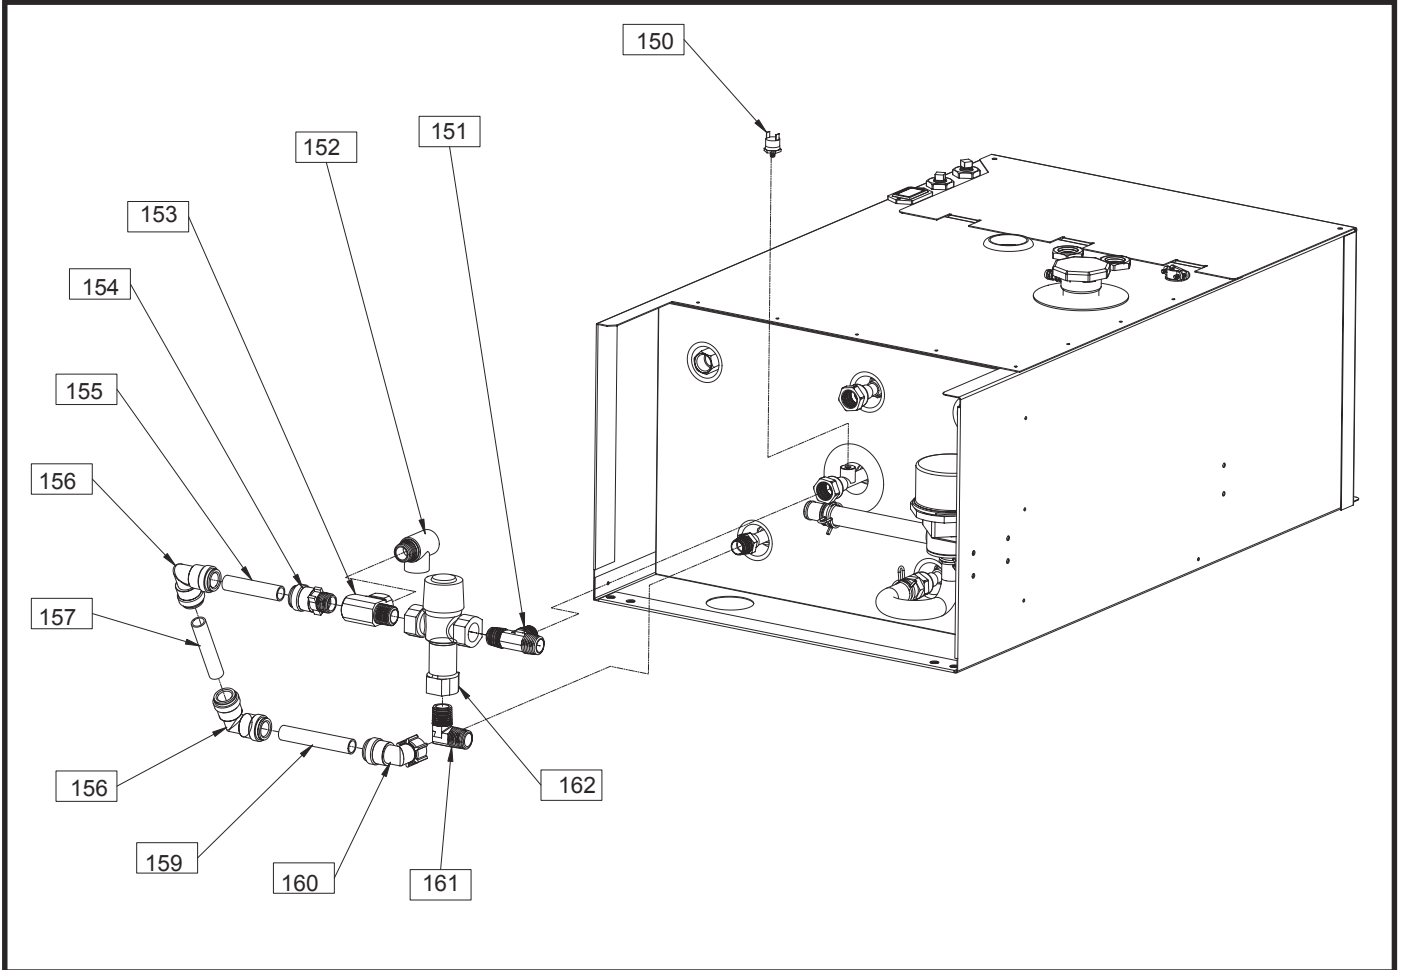

HYDRO-HOT PARTS MANUAL

■ Stir Pump Plumbing

Key	Part No.	Description	Serial No.
135	PLX-432-000	Fitting, 1/2 in PEX x 1/2 in (F)NPT	
136	PLE-805-TUB	Tube, Pex, 1/2 in x 3 in	
137	PLX-688-000	Valve, Shut-Off, PEX	
138	PLX-DW1-140	Clamp, Hose	-04335
	PLX-DW1-130	Clamp, Hose	04336-
139	PLE-TUB-101	Hose, Heater, 1/2 in x 5.75 in	-04335
	PLX-285-101	Hose, Heater, 1/2 in x 5.75 in	04336-
141	PLE-100-830	Pump, Circulation, Stir, 12VDC	
143	PLE-TUB-100	Hose, Heater, 1/2 in x 10.75 in	-04335
	PLE-285-501	Hose, Heater, 1/2 in x 10.75 in	04336-

HYDRO-HOT PARTS MANUAL

■ Domestic Water Plumbing

Key	Part No.	Description	Serial No.
150	ELE-LTC-404	Thermostat, Low Temperature Cut-Off, w/Clip	-04164
	ELE-000-606	Thermostat, Low Temperature Cut-Off	04165-
151	PLE-200-011	Fitting, Tee, 1/2 in (M)NPT, Brass	
152	PLX-111-125	Valve, Pressure Relief	
153	PLX-0X1-07D	Fitting, Tee, 1/2 in (M)NPT x 1/2 in (F)NPT, Brass	
154	PLX432-000	Fitting, 1/2 in (M)NPT x 1/2 in PEX	
155	PLE-803-TUB	Tube, PEX, 1/2 in x 2.75 in	
156	PLX-803-ELB	Fitting, Elbow, 1/2 in, PEX	
157	PLE-805-TUB	Tube, PEX, 1/2 in x 3 in	
159	PLE-806-TUB	Tube, PEX, 1/2 in x 3.375 in	
160	PLX-803-FSE	Fitting, Elbow, 1/2 in PEX x 1/2 in (F)NPT	
161	PLX-99D-90A	Fitting, Elbow, 1/2 in (N)NPT, Brass	
162	PLX-09P-100	Valve, Tempering	