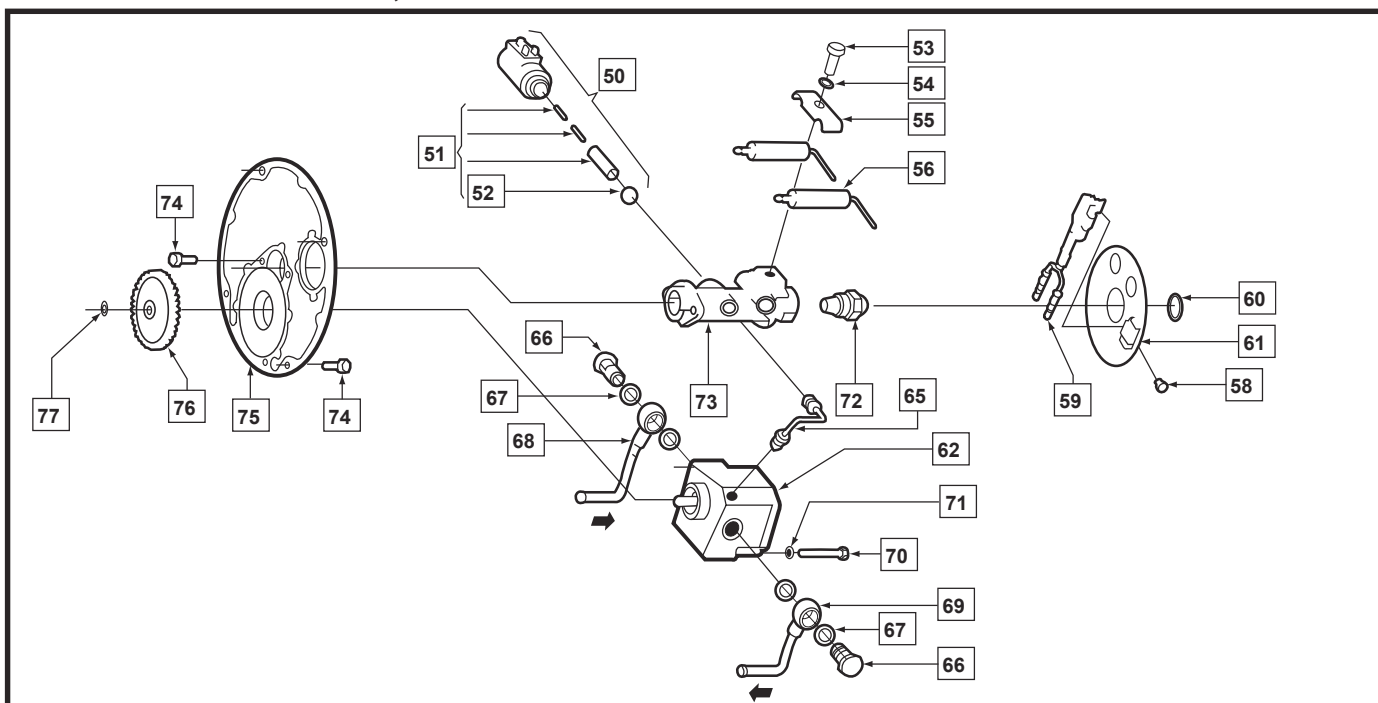

HYDRO-HOT PARTS MANUAL

■ Diesel Burner Parts, continued

Key	Part No.	Description	Serial No.
50	WPX-322-083	Valve, Fuel Solenoid, 12 VDC	
51	WPX-386-650	Valve, Fuel Solenoid, Kit	
52	WPX-260-487	O-Ring, Fuel Solenoid Valve	
53	WPX-267-279	Bolt, Electrode	
54	WPX-152-560	Washer, Lock, Electrode	
55	WPX-278-971	Clamp, Electrode	
56	WPX-274-313	Electrode, Ignition	
58	WPX-147-699	Screw, Flame Sensor	
59	WPX-638-78A	Sensor, Flame	
60	WPX-453-048	Clip, Retaining, Photo Disc	
61	WPX-887-71A	Disc, Photo	
62	WPX-502-05A	Pump, Fuel, Kit	
65	WPX-665-49A	Tube, Fuel, w/Fittings (High Pressure)	
66	WPX-150-754	Bolt, Banjo	
67	WPX-151-157	Gasket, Copper	
45	WPX-298-964	Grommet, Blower Housing, Left (shown in Diesel Burner Parts)	
46	WPX-299-995	Grommet, Blower Housing, Right (shown in Diesel Burner Parts)	
68	WPX-111-372	Tube, Fuel, Banjo, Supply	
69	WPX-345-288	Tube, Fuel, Banjo, Return	
70	WPX-277-282	Screw, Fuel Pump	
71	WPX-152-544	Washer, Lock, Fuel Pump	
72	WPX-886-41A	Nozzle, Fuel, 0.35 GPH	
73	WPX-412-198	Manifold, Nozzle, Brass	
74	WPX-277-150	Screw, Manifold	
75	WPX-102-861	Plate, Manifold	
76	WPX-371-289	Gear, Fuel Pump, Nylon	
77	WPX-152-390	Snap Ring, Gear