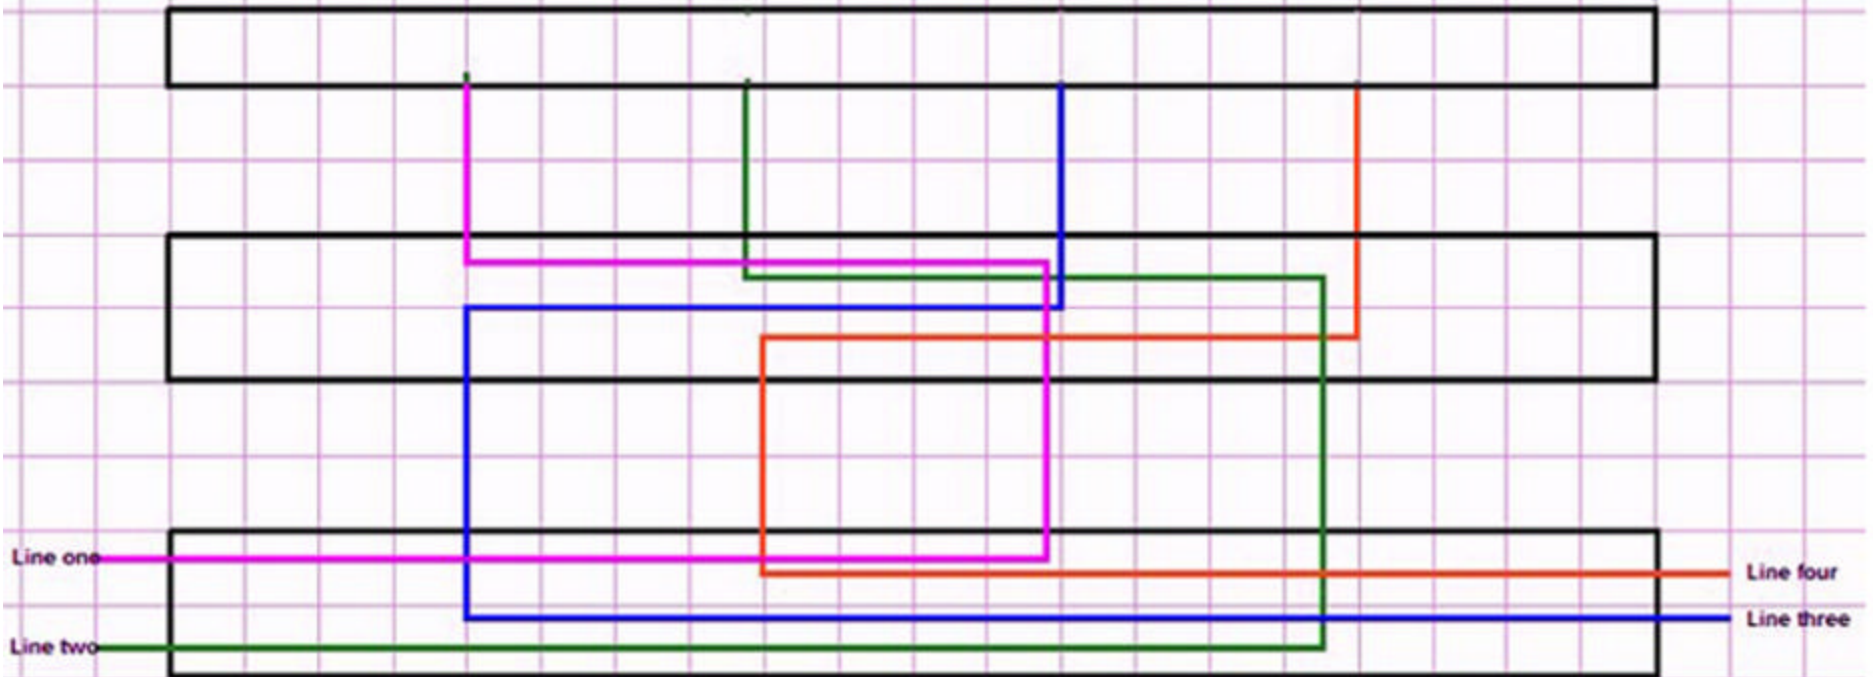

TOP

Line one

Line two

Line four

Line three

Line Stringing Diagram for Day-Night Shades