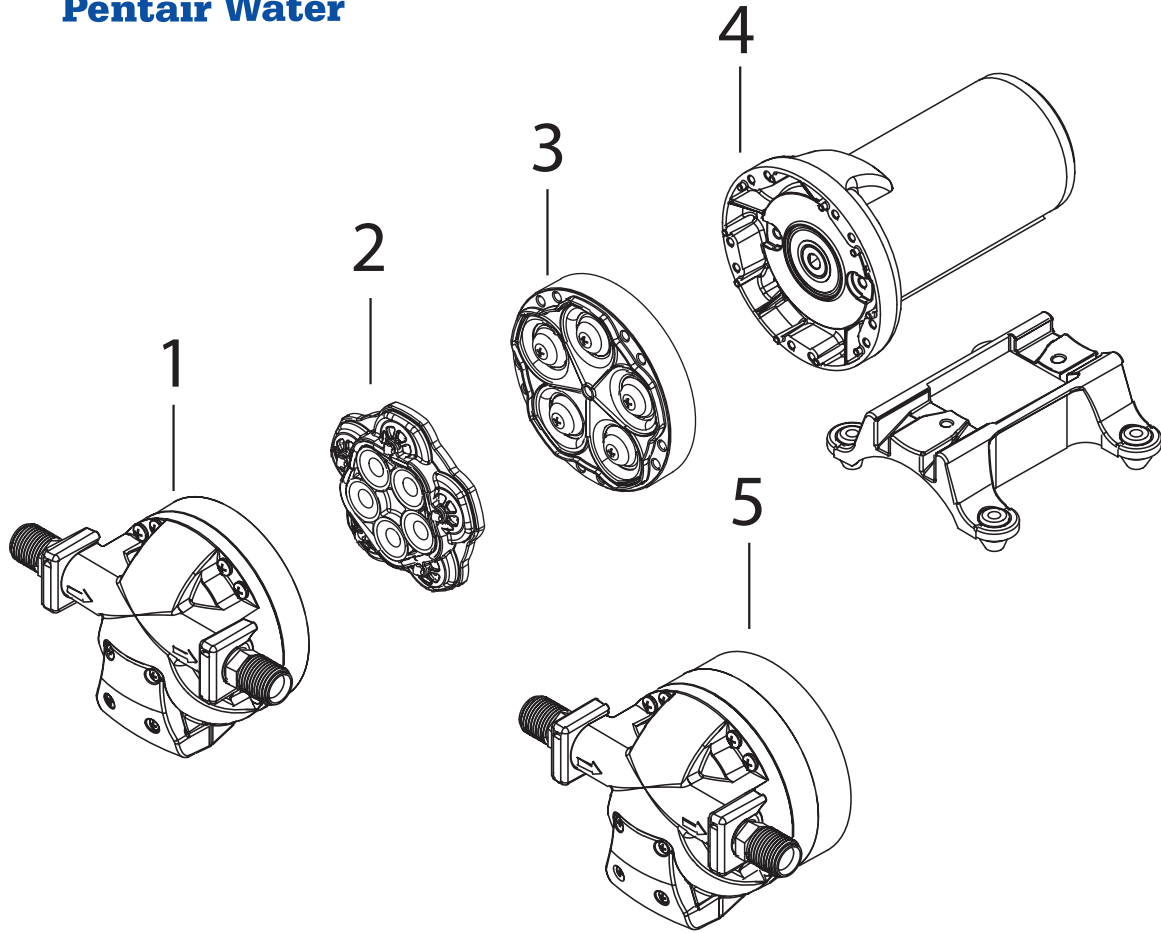

SHURflo
Pentair Water

Extreme™ Series Smart Sensor™ 5.7 Repair & Rebuild Kit

Name (5900 Series)	Extreme™ Series Smart Sensor™ 5.7 (OEM #)	Extreme™ Series Smart Sensor™ 5.7 (Aftermarket #)
Model	5900-0201	5900-0211
Switch & Upper Housing (1)	N/A	N/A
Valve Assembly, EPDM (2)	94-030-00	94-030-00
Drive Assembly (3)	94-030-01	94-030-01
Motor Assembly (4)	N/A	N/A
Pumphead Repair Kit (5)	N/A	N/A
Check Valve Kit (not shown)	N/A	N/A